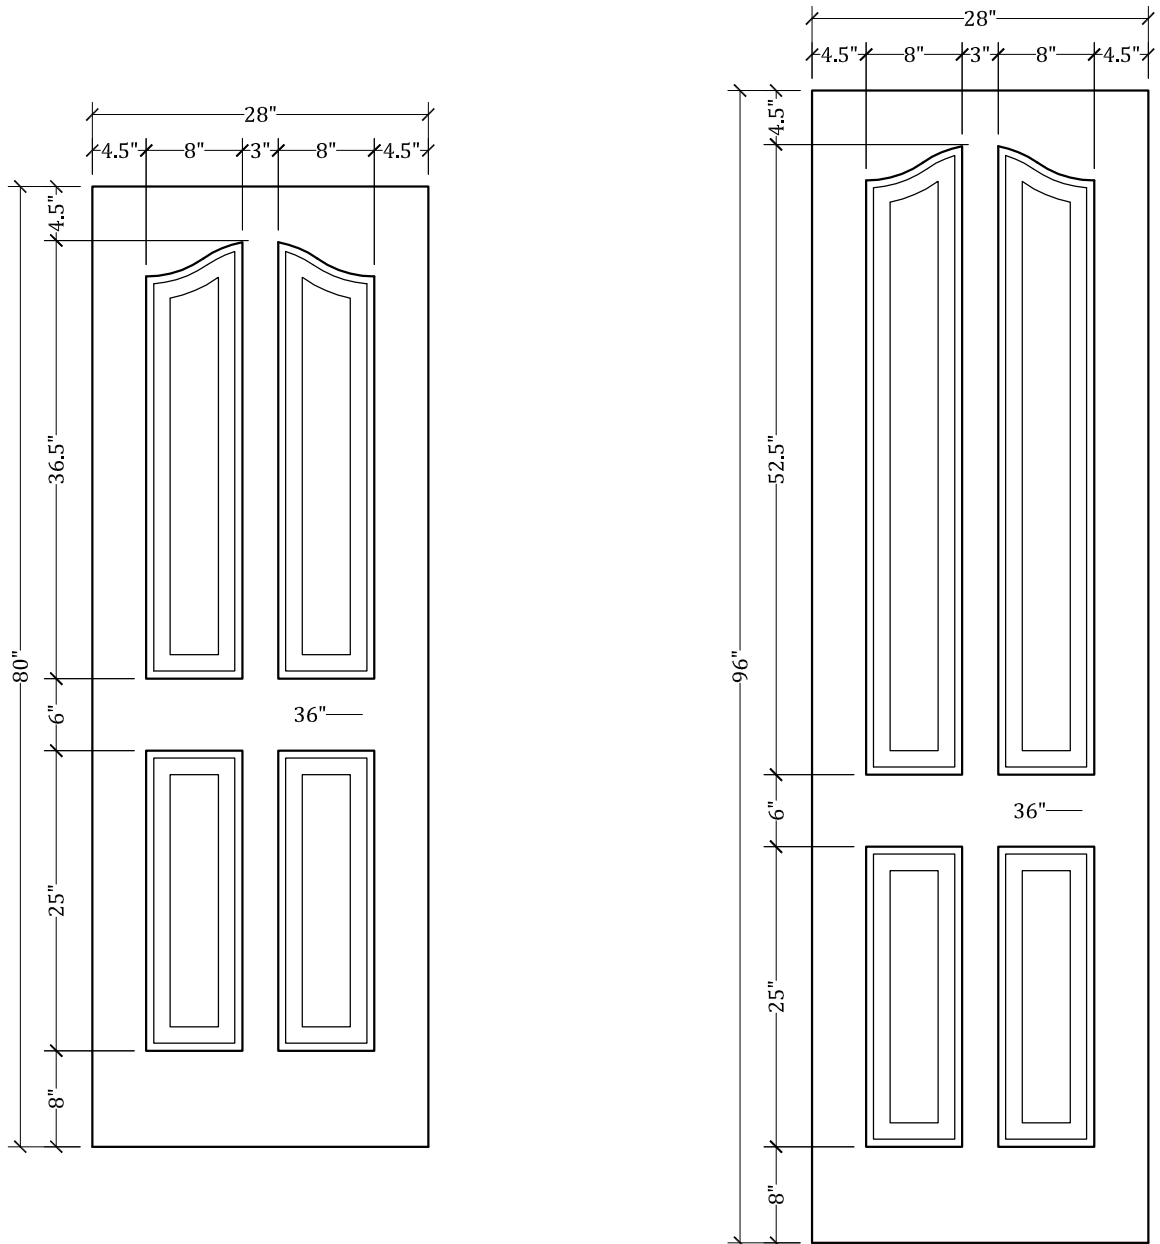

UPSTATE DOOR

FINE DOOR SOLUTIONS... ONE SOURCE

Layout 1280.5 Four Panel
(Square Top/French Curve
Panel)

Minimum Width Available is 24" for this Layout

Distinctive Exterior Standard Stiles/Top Rail Are 5-1/2"

*Please View Our Specification Section to View Our Sizing Parameters
for Our Classics Line.*

For more assistance, please contact one of our customer service representatives
1-800-570-8283

sales@upstatedoor.com

www.upstatedoor.com