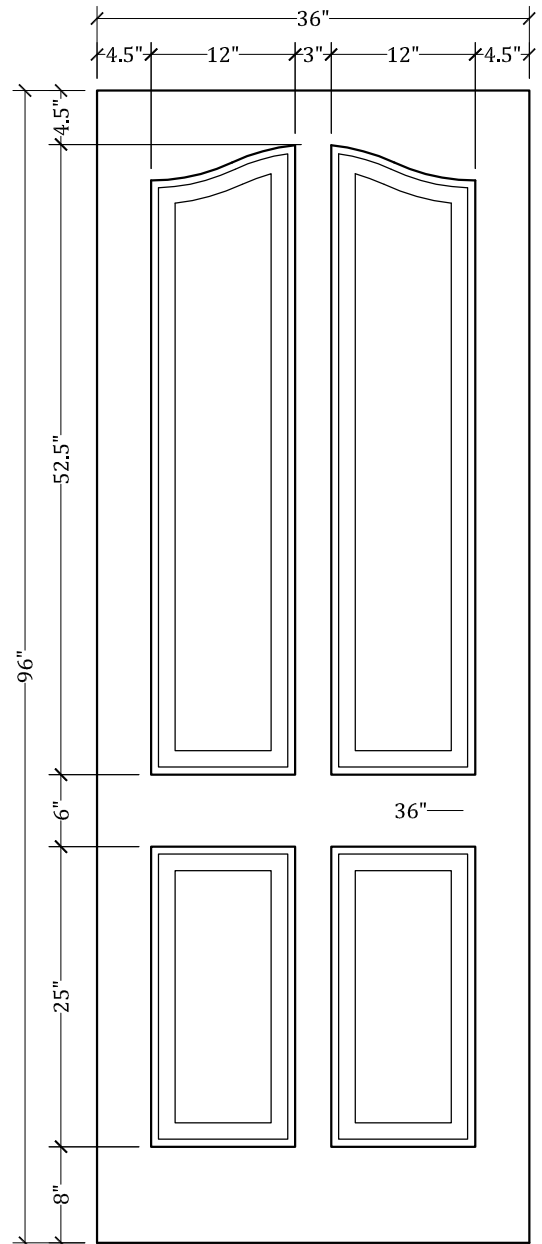

UPSTATE DOOR

FINE DOOR SOLUTIONS... ONE SOURCE

Layout 1280.5 Four Panel
(Square Top/French Curve
Panel)

Minimum Width Available is 24" for this Layout

Distinctive Exterior Standard Stiles/Top Rail Are 5-1/2"

*Please View Our Specification Section to View Our Sizing Parameters
for Our Classics Line.*

1-800-570-8283

sales@upstatedoor.com

www.upstatedoor.com