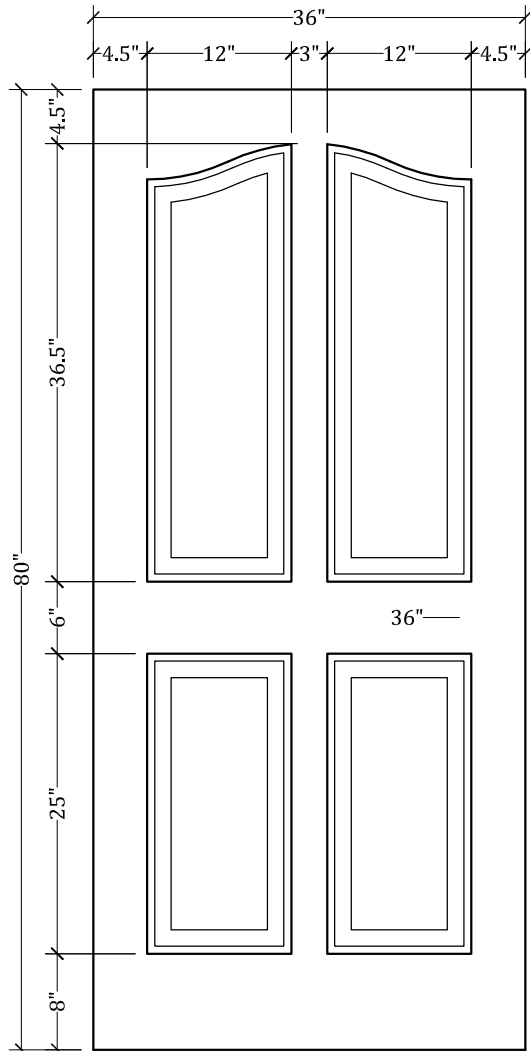

UPSTATE DOOR

FINE DOOR SOLUTIONS... ONE SOURCE

Layout 1280.5 Four Panel
(Square Top/French Curve
Panel)

Minimum Width Available is 24" for this Layout

Distinctive Exterior Standard Stiles/Top Rail Are 5-1/2"

*Please View Our Specification Section to View Our Sizing Parameters
for Our Classics Line.*

1-800-570-8283

sales@upstatedoor.com

www.upstatedoor.com