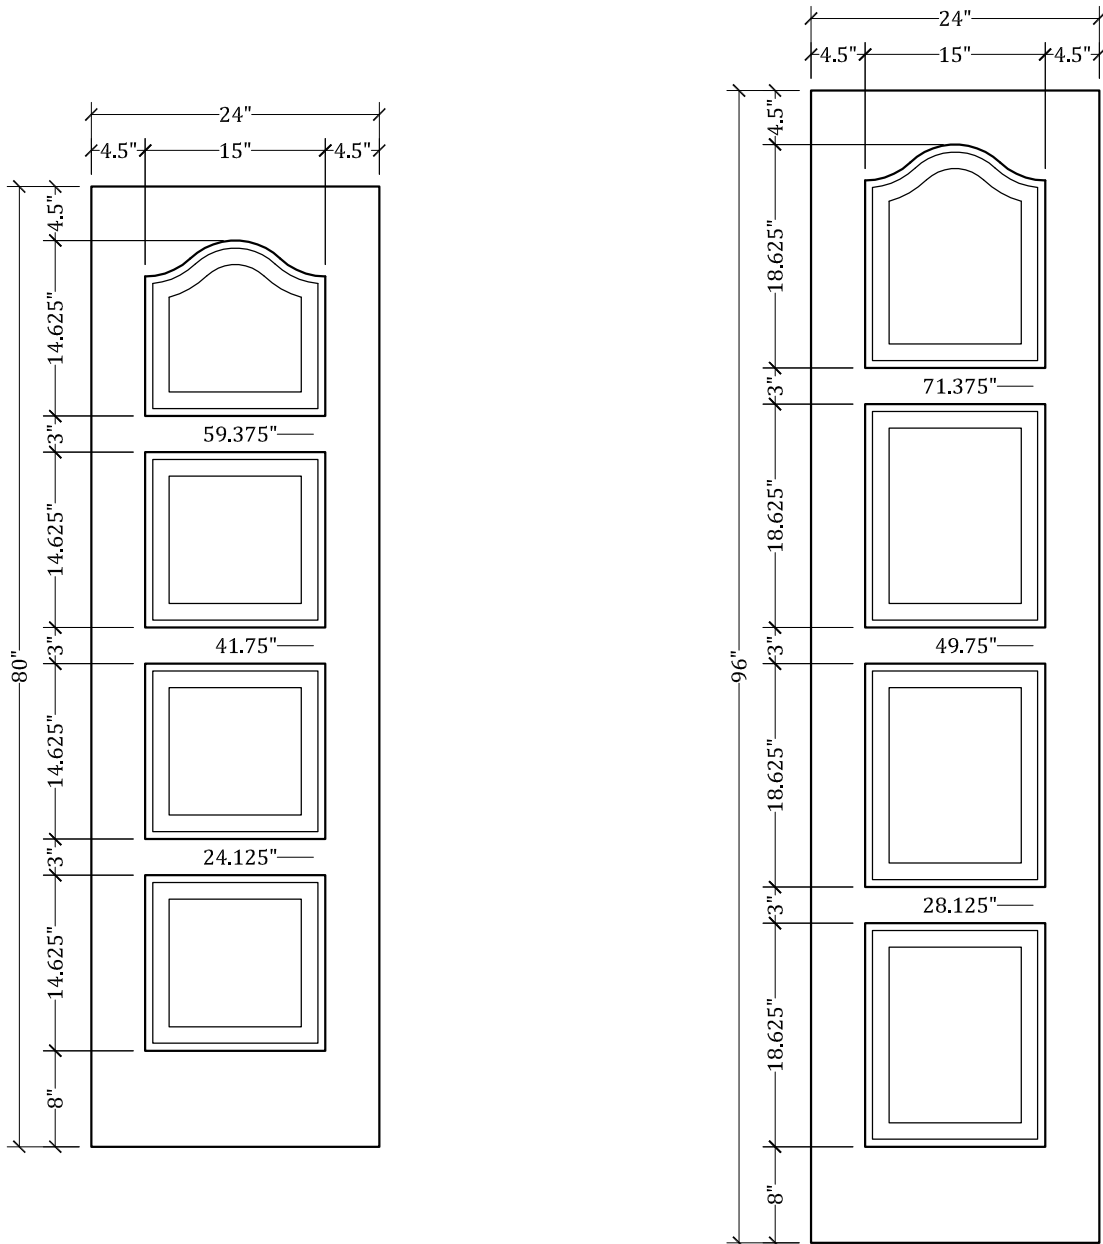

UPSTATE DOOR

FINE DOOR SOLUTIONS... ONE SOURCE

Layout 1330.5 Four Panel
(Square Top/French Curve
Panel)

Minimum Width Available is 20" for this Layout

Distinctive Exterior Standard Stiles/Top Rail Are 5-1/2"

*Please View Our Specification Section to View Our Sizing Parameters
for Our Classics Line.*

1-800-570-8283

sales@upstatedoor.com

www.upstatedoor.com