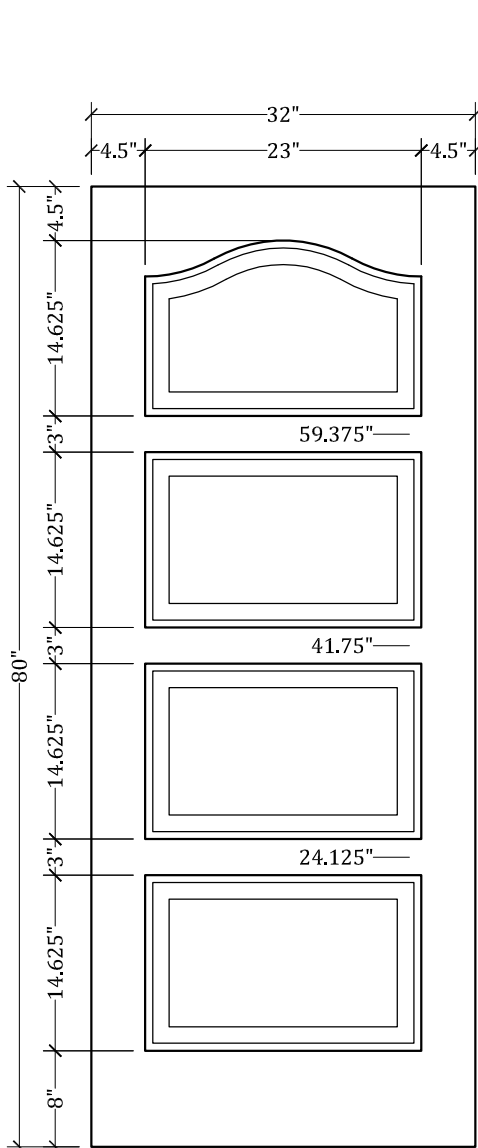

UPSTATE DOOR

FINE DOOR SOLUTIONS... ONE SOURCE

Layout 1330.5 Four Panel
(Square Top/French Curve
Panel)

Minimum Width Available is 20" for this Layout

Distinctive Exterior Standard Stiles/Top Rail Are 5-1/2"

*Please View Our Specification Section to View Our Sizing Parameters
for Our Classics Line.*

1-800-570-8283

sales@upstatedoor.com

www.upstatedoor.com