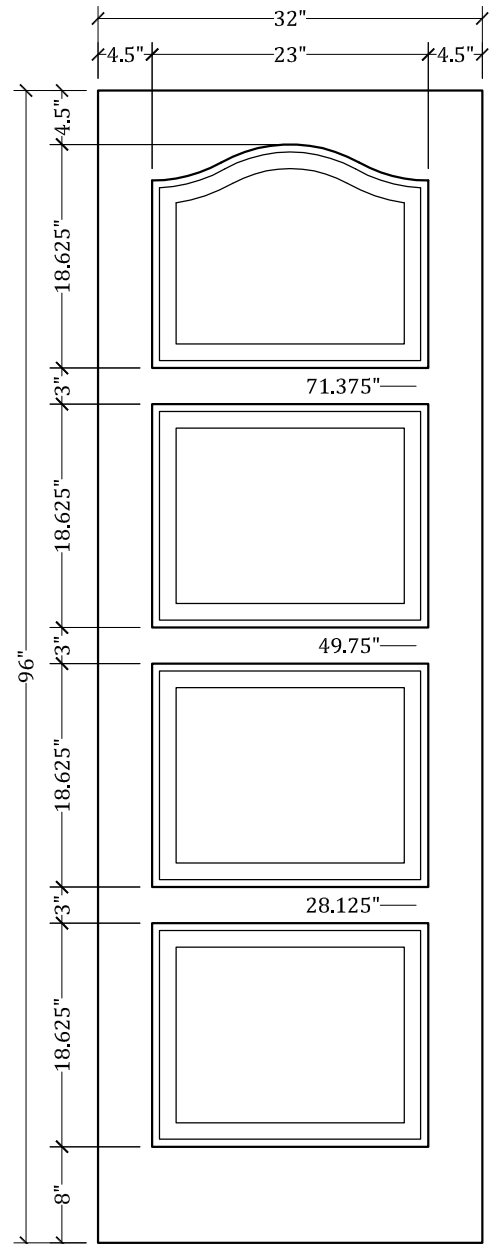

UPSTATE DOOR

FINE DOOR SOLUTIONS... ONE SOURCE

Layout 1330.5 Four Panel
(Square Top/French Curve
Panel)

Minimum Width Available is 20" for this Layout

Distinctive Exterior Standard Stiles/Top Rail Are 5-1/2"

*Please View Our Specification Section to View Our Sizing Parameters
for Our Classics Line.*

1-800-570-8283

sales@upstatedoor.com

www.upstatedoor.com