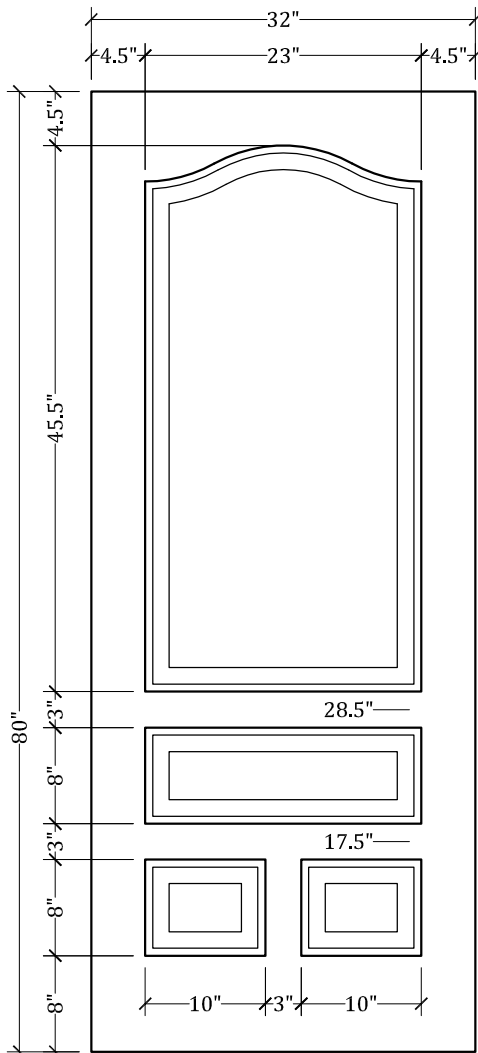

UPSTATE DOOR

FINE DOOR SOLUTIONS... ONE SOURCE

Layout 1340.5 Four Panel
(Square Top/French Curve
Panel)

Minimum Width Available is 24" for this Layout

Distinctive Exterior Standard Stiles/Top Rail Are 5-1/2"

*Please View Our Specification Section to View Our Sizing Parameters
for Our Classics Line.*

1-800-570-8283

sales@upstatedoor.com

www.upstatedoor.com