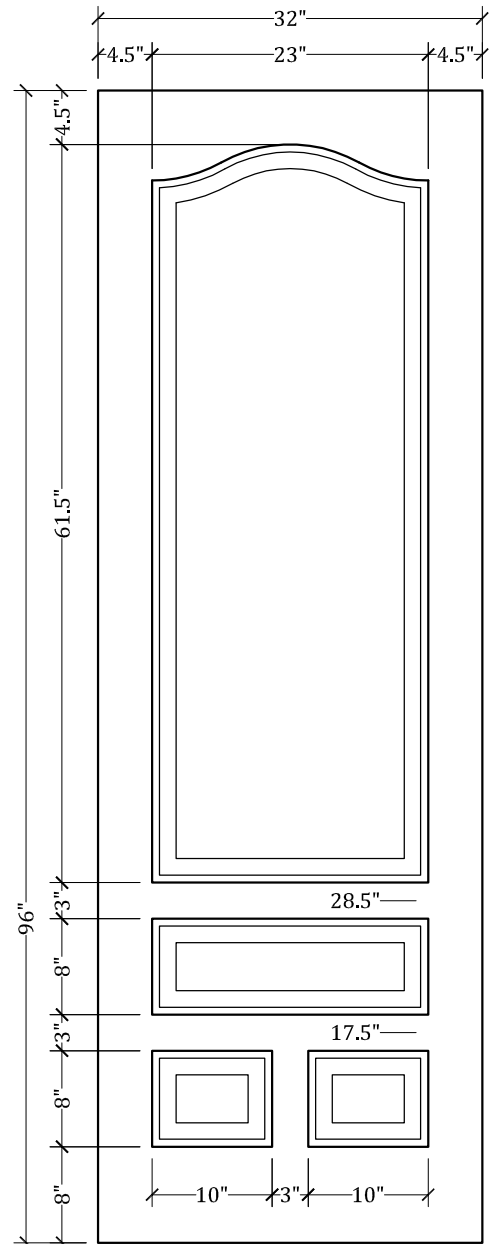

UPSTATE DOOR

FINE DOOR SOLUTIONS... ONE SOURCE

Layout 1340.5 Four Panel
(Square Top/French Curve
Panel)

Minimum Width Available is 24" for this Layout

Distinctive Exterior Standard Stiles/Top Rail Are 5-1/2"

*Please View Our Specification Section to View Our Sizing Parameters
for Our Classics Line.*

1-800-570-8283

sales@upstatedoor.com

www.upstatedoor.com