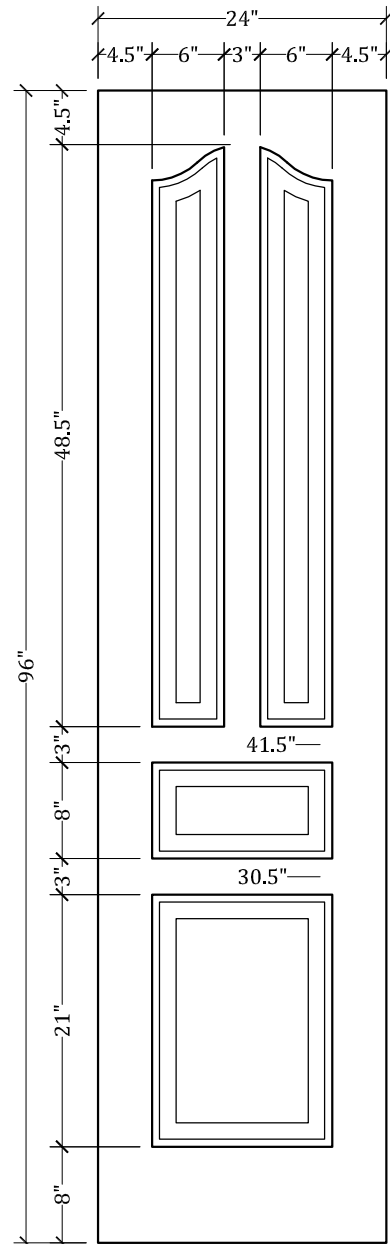

UPSTATE DOOR

FINE DOOR SOLUTIONS... ONE SOURCE

Layout 1360.5 Four Panel
(Square Top/French Curve
Panel)

Minimum Width Available is 24" for this Layout

Distinctive Exterior Standard Stiles/Top Rail Are 5-1/2"

*Please View Our Specification Section to View Our Sizing Parameters
for Our Classics Line.*

For more assistance, please contact one of our customer service representatives
1-800-570-8283

sales@upstatedoor.com

www.upstatedoor.com