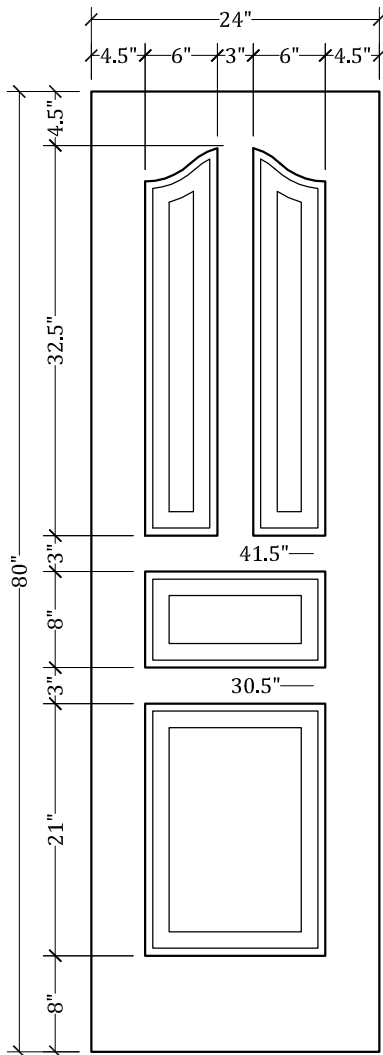

UPSTATE DOOR

FINE DOOR SOLUTIONS... ONE SOURCE

Layout 1360.5 Four Panel
(Square Top/French Curve
Panel)

Minimum Width Available is 24" for this Layout

Distinctive Exterior Standard Stiles/Top Rail Are 5-1/2"

*Please View Our Specification Section to View Our Sizing Parameters
for Our Classics Line.*

For more assistance, please contact one of our customer service representatives
1-800-570-8283

sales@upstatedoor.com

www.upstatedoor.com