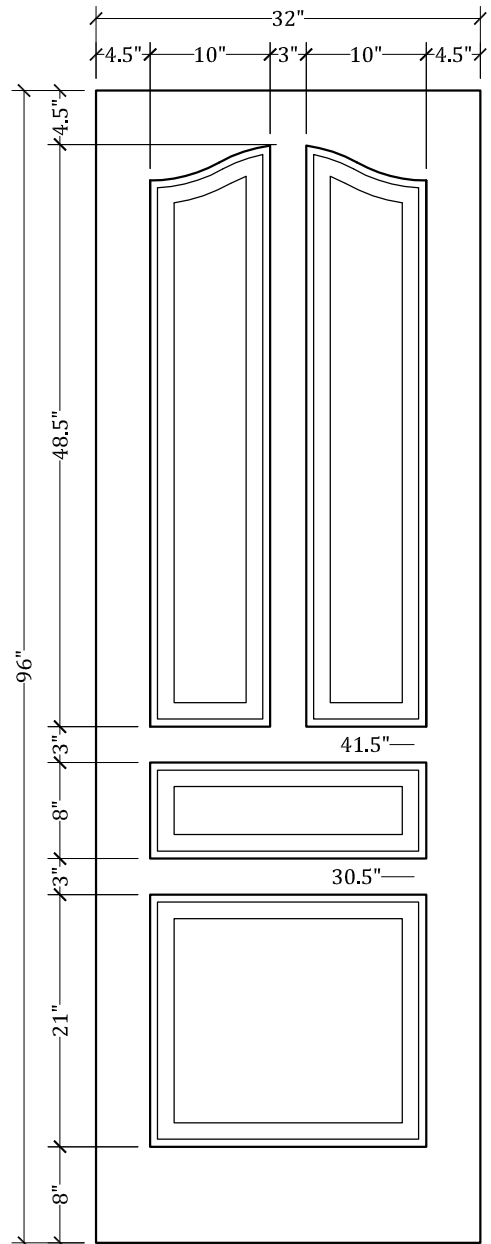

UPSTATE DOOR

FINE DOOR SOLUTIONS... ONE SOURCE

Layout 1360.5 Four Panel
(Square Top/French Curve
Panel)

Minimum Width Available is 24" for this Layout

Distinctive Exterior Standard Stiles/Top Rail Are 5-1/2"

*Please View Our Specification Section to View Our Sizing Parameters
for Our Classics Line.*

1-800-570-8283

For more assistance, please contact one of our customer service representatives
sales@upstatedoor.com

www.upstatedoor.com