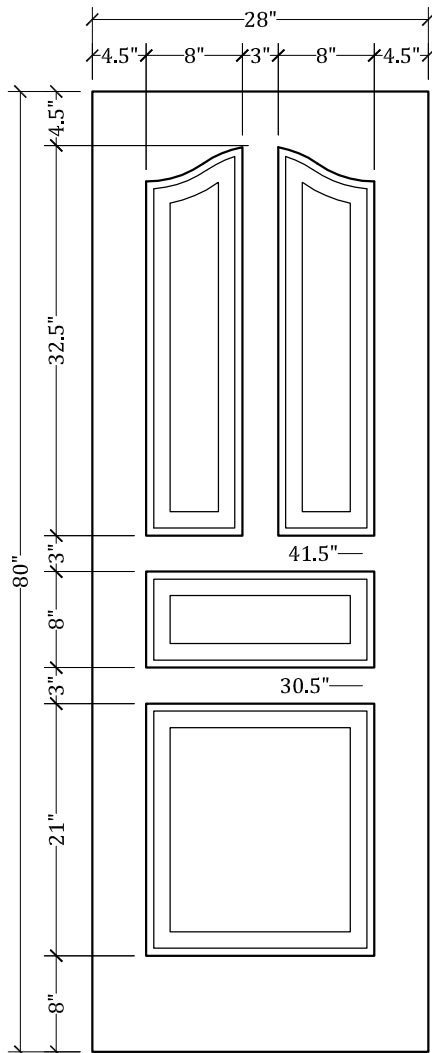

UPSTATE DOOR

FINE DOOR SOLUTIONS... ONE SOURCE

Layout 1360.5 Four Panel
(Square Top/French Curve
Panel)

Minimum Width Available is 24" for this Layout

Distinctive Exterior Standard Stiles/Top Rail Are 5-1/2"

*Please View Our Specification Section to View Our Sizing Parameters
for Our Classics Line.*

1-800-570-8283

For more assistance, please contact one of our customer service representatives
sales@upstatedoor.com

www.upstatedoor.com