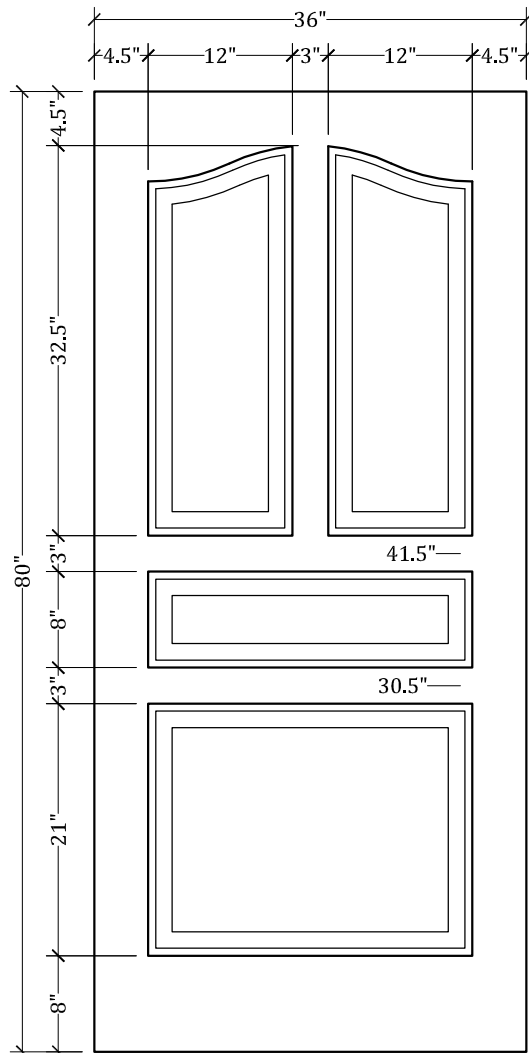

UPSTATE DOOR

FINE DOOR SOLUTIONS... ONE SOURCE

Layout 1360.5 Four Panel
(Square Top/French Curve
Panel)

Minimum Width Available is 24" for this Layout

Distinctive Exterior Standard Stiles/Top Rail Are 5-1/2"

*Please View Our Specification Section to View Our Sizing Parameters
for Our Classics Line.*

1-800-570-8283

For more assistance, please contact one of our customer service representatives
sales@upstatedoor.com

www.upstatedoor.com