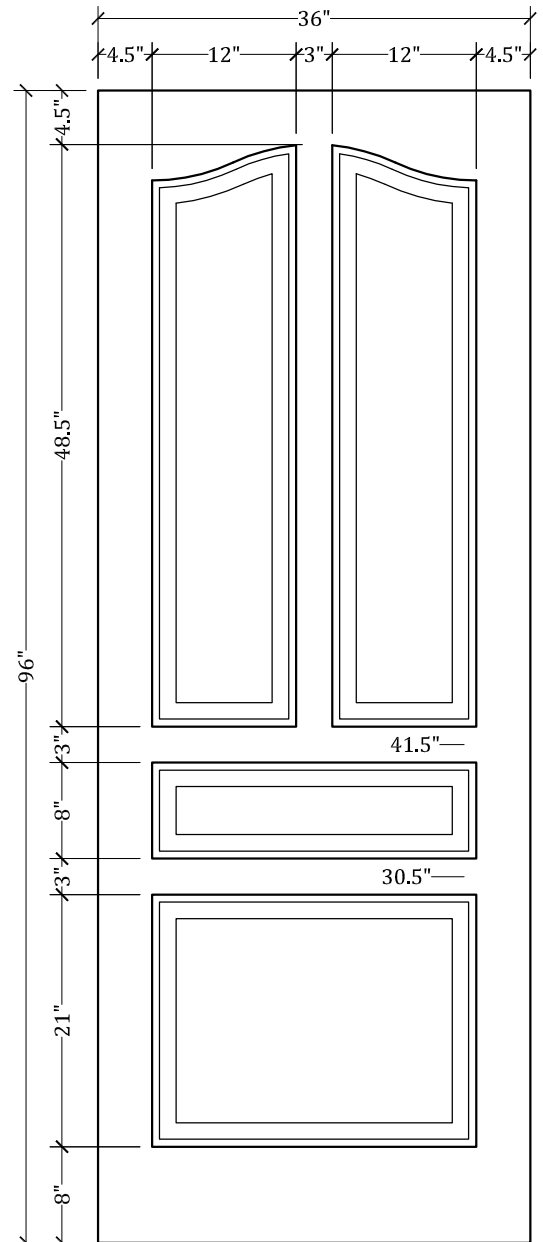

UPSTATE DOOR

FINE DOOR SOLUTIONS... ONE SOURCE

Layout 1360.5 Four Panel
(Square Top/French Curve
Panel)

Minimum Width Available is 24" for this Layout

Distinctive Exterior Standard Stiles/Top Rail Are 5-1/2"

*Please View Our Specification Section to View Our Sizing Parameters
for Our Classics Line.*

1-800-570-8283

For more assistance, please contact one of our customer service representatives
sales@upstatedoor.com

www.upstatedoor.com