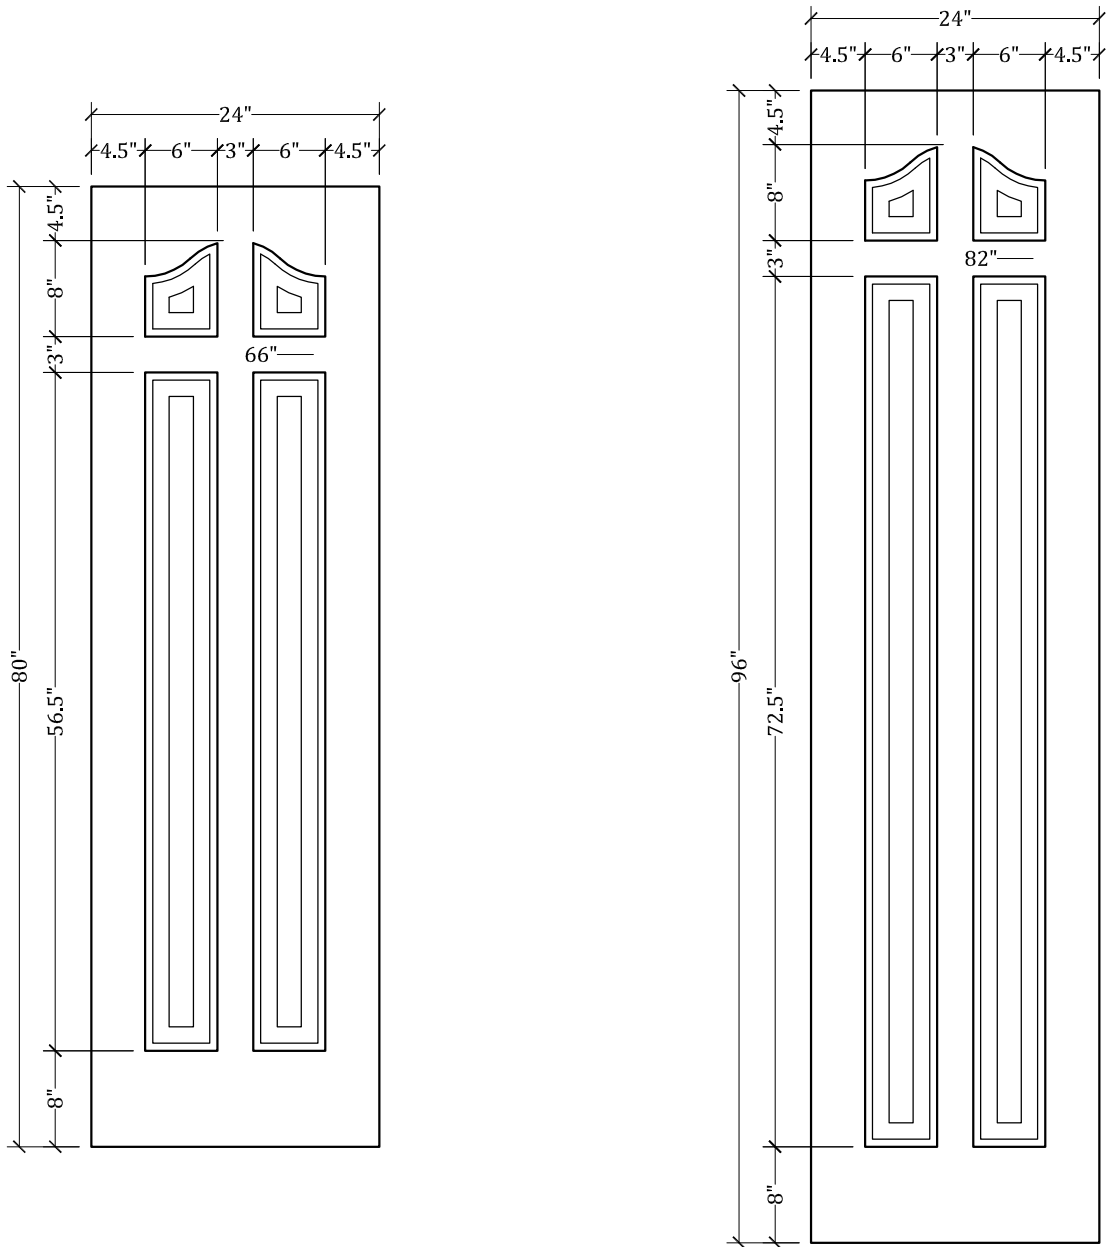

UPSTATE DOOR

FINE DOOR SOLUTIONS... ONE SOURCE

Layout 1390.5 Four Panel
(Square Top/French Curve
Panel)

Minimum Width Available is 24" for this Layout

Distinctive Exterior Standard Stiles/Top Rail Are 5-1/2"

*Please View Our Specification Section to View Our Sizing Parameters
for Our Classics Line.*

1-800-570-8283

sales@upstatedoor.com

www.upstatedoor.com