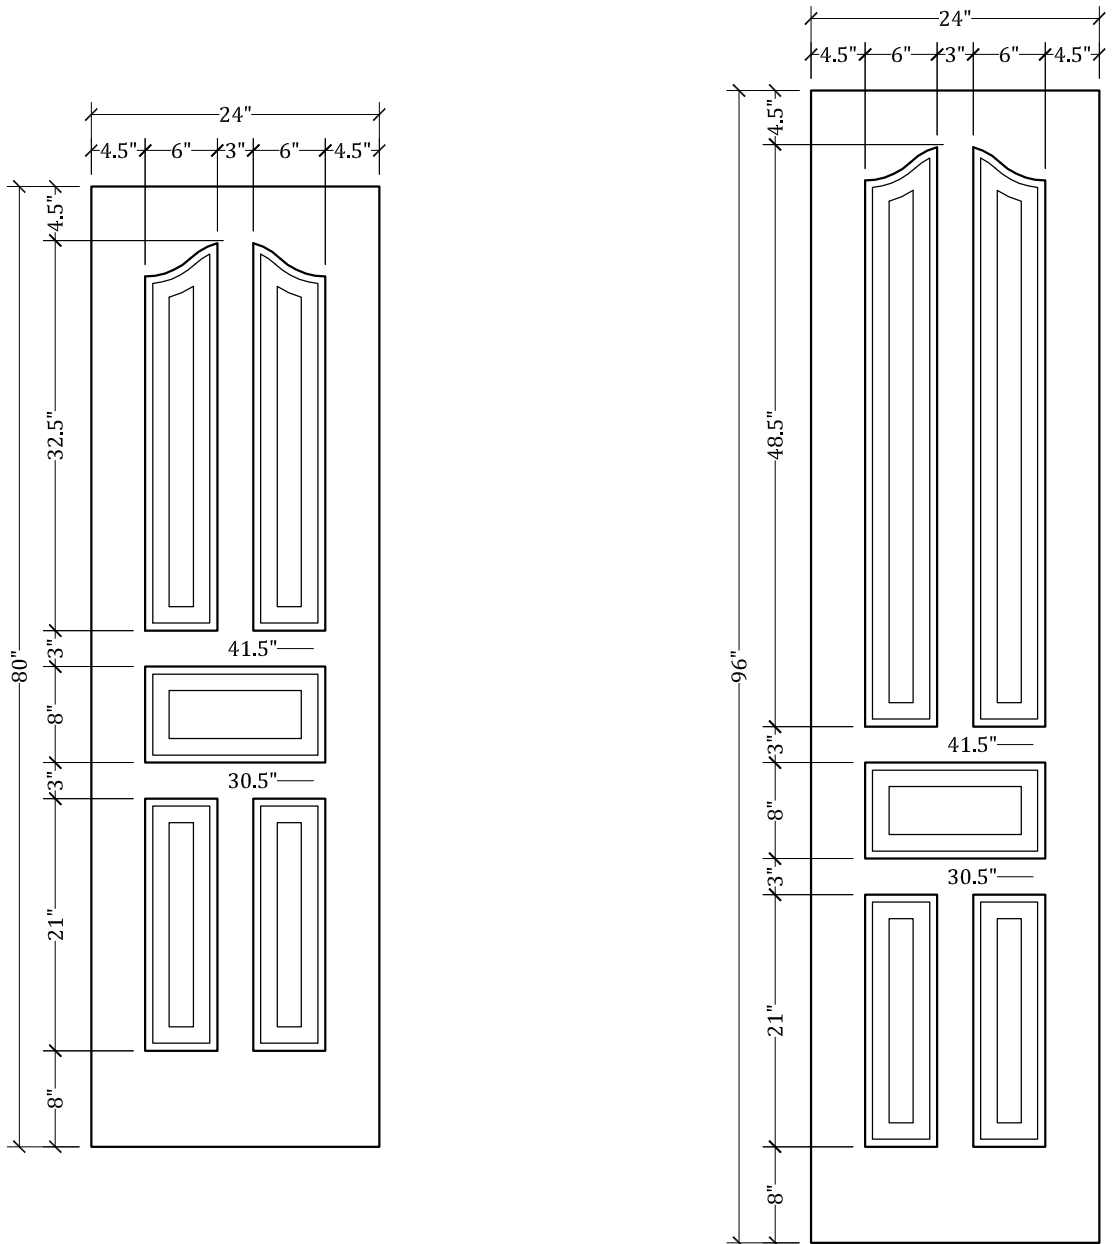

UPSTATE DOOR

FINE DOOR SOLUTIONS... ONE SOURCE

Layout 1400.5 Five Panel
(Square Top/French Curve
Panel)

Minimum Width Available is 24" for this Layout

Distinctive Exterior Standard Stiles/Top Rail Are 5-1/2"

*Please View Our Specification Section to View Our Sizing Parameters
for Our Classics Line.*

1-800-570-8283

For more assistance, please contact one of our customer service representatives
sales@upstatedoor.com

www.upstatedoor.com