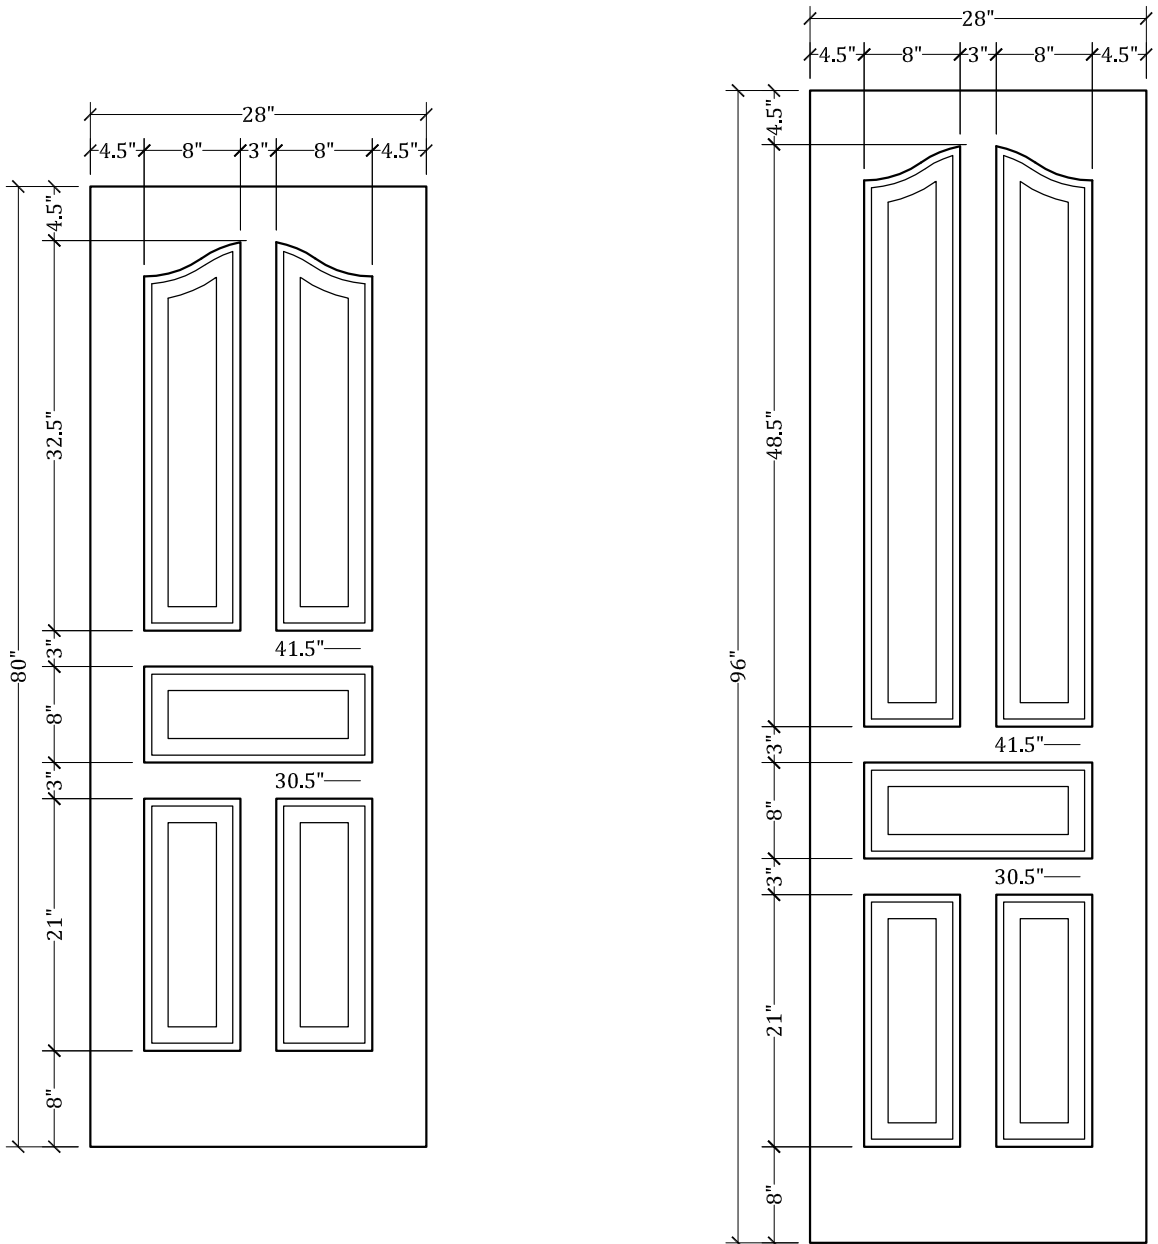

UPSTATE DOOR

FINE DOOR SOLUTIONS... ONE SOURCE

Layout 1400.5 Five Panel
(Square Top/French Curve
Panel)

Minimum Width Available is 24" for this Layout

Distinctive Exterior Standard Stiles/Top Rail Are 5-1/2"

*Please View Our Specification Section to View Our Sizing Parameters
for Our Classics Line.*

For more assistance, please contact one of our customer service representatives
1-800-570-8283

sales@upstatedoor.com

www.upstatedoor.com