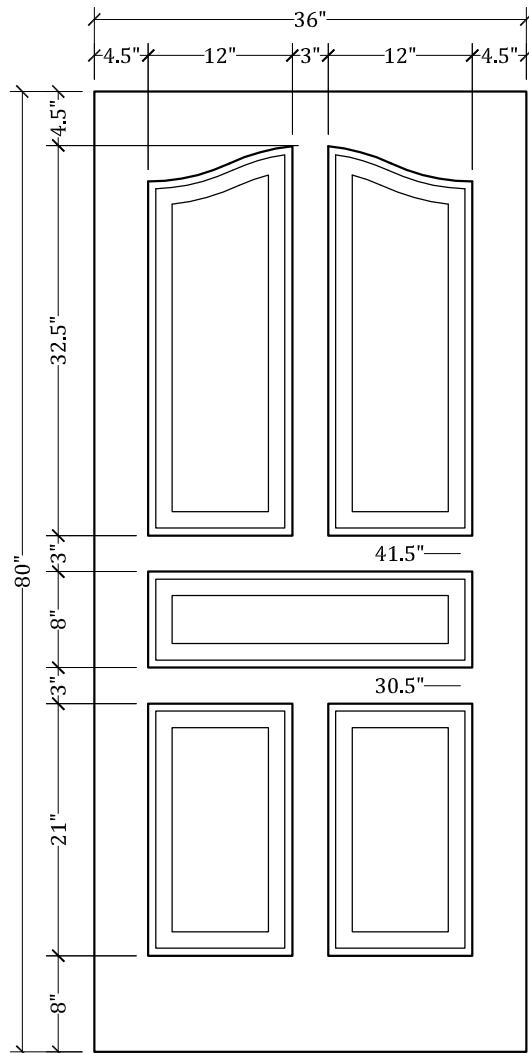

UPSTATE DOOR

FINE DOOR SOLUTIONS... ONE SOURCE

Layout 1400.5 Five Panel
(Square Top/French Curve
Panel)

Minimum Width Available is 24" for this Layout

Distinctive Exterior Standard Stiles/Top Rail Are 5-1/2"

*Please View Our Specification Section to View Our Sizing Parameters
for Our Classics Line.*

For more assistance, please contact one of our customer service representatives
1-800-570-8283

sales@upstatedoor.com

www.upstatedoor.com