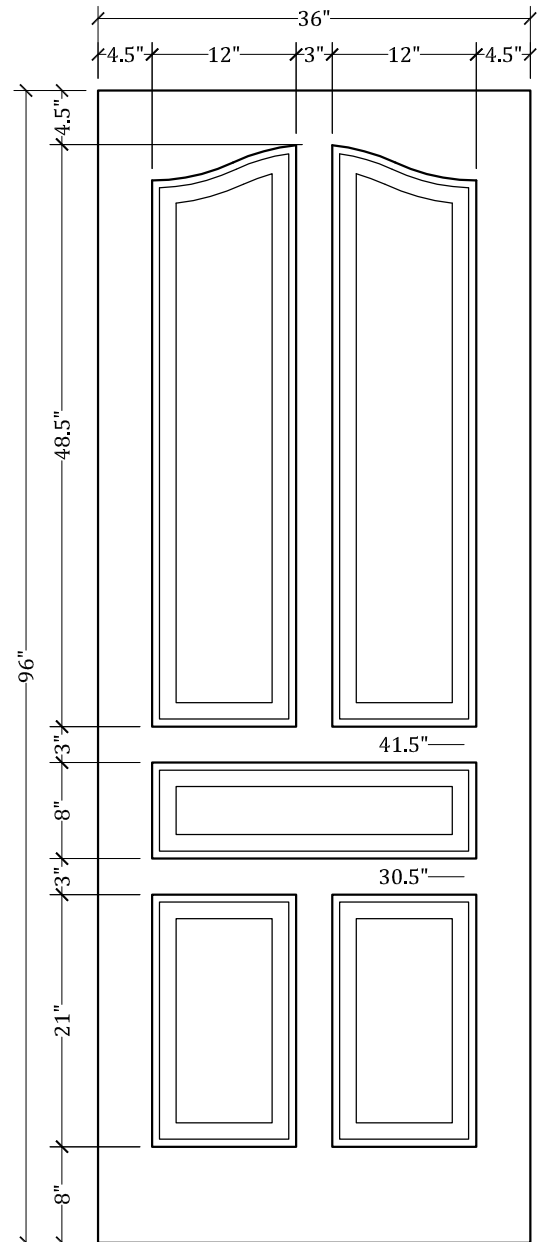

UPSTATE DOOR

FINE DOOR SOLUTIONS... ONE SOURCE

Layout 1400.5 Five Panel
(Square Top/French Curve
Panel)

Minimum Width Available is 24" for this Layout

Distinctive Exterior Standard Stiles/Top Rail Are 5-1/2"

*Please View Our Specification Section to View Our Sizing Parameters
for Our Classics Line.*

For more assistance, please contact one of our customer service representatives
1-800-570-8283

sales@upstatedoor.com

www.upstatedoor.com