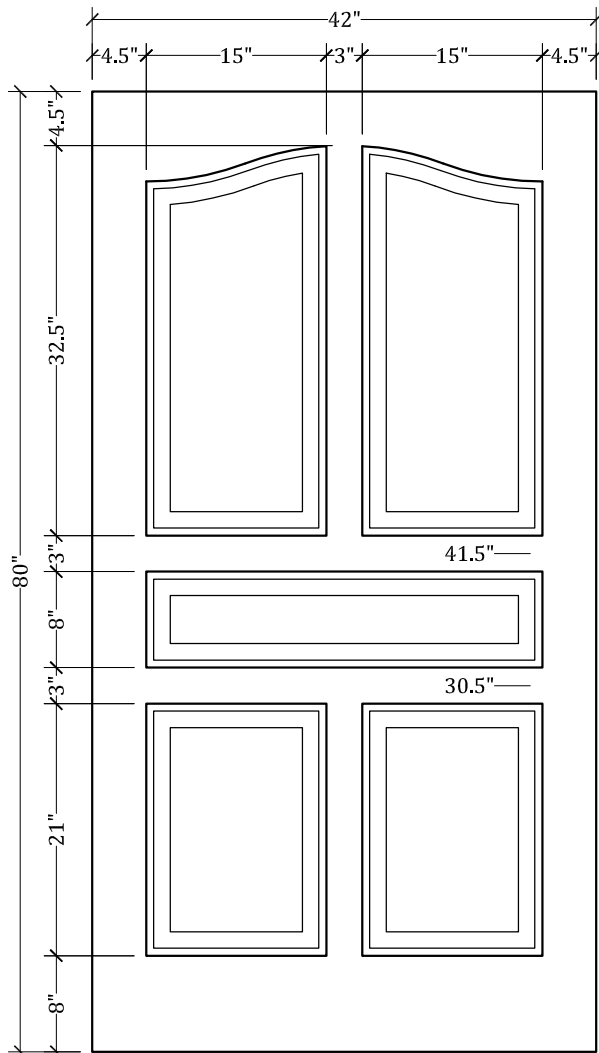

UPSTATE DOOR

FINE DOOR SOLUTIONS... ONE SOURCE

Layout 1400.5 Five Panel
(Square Top/French Curve
Panel)

Minimum Width Available is 24" for this Layout

Distinctive Exterior Standard Stiles/Top Rail Are 5-1/2"

*Please View Our Specification Section to View Our Sizing Parameters
for Our Classics Line.*

1-800-570-8283

For more assistance, please contact one of our customer service representatives
sales@upstatedoor.com

www.upstatedoor.com