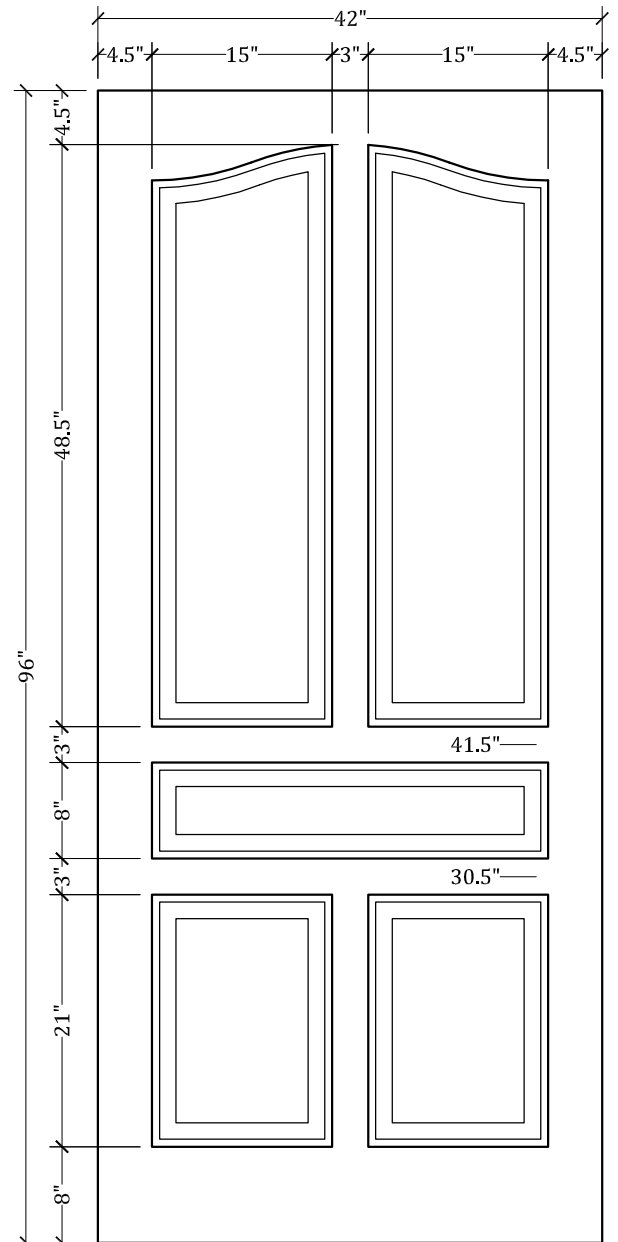

UPSTATE DOOR

FINE DOOR SOLUTIONS... ONE SOURCE

Layout 1400.5 Five Panel
(Square Top/French Curve
Panel)

Minimum Width Available is 24" for this Layout

Distinctive Exterior Standard Stiles/Top Rail Are 5-1/2"

*Please View Our Specification Section to View Our Sizing Parameters
for Our Classics Line.*

1-800-570-8283

For more assistance, please contact one of our customer service representatives
sales@upstatedoor.com

www.upstatedoor.com