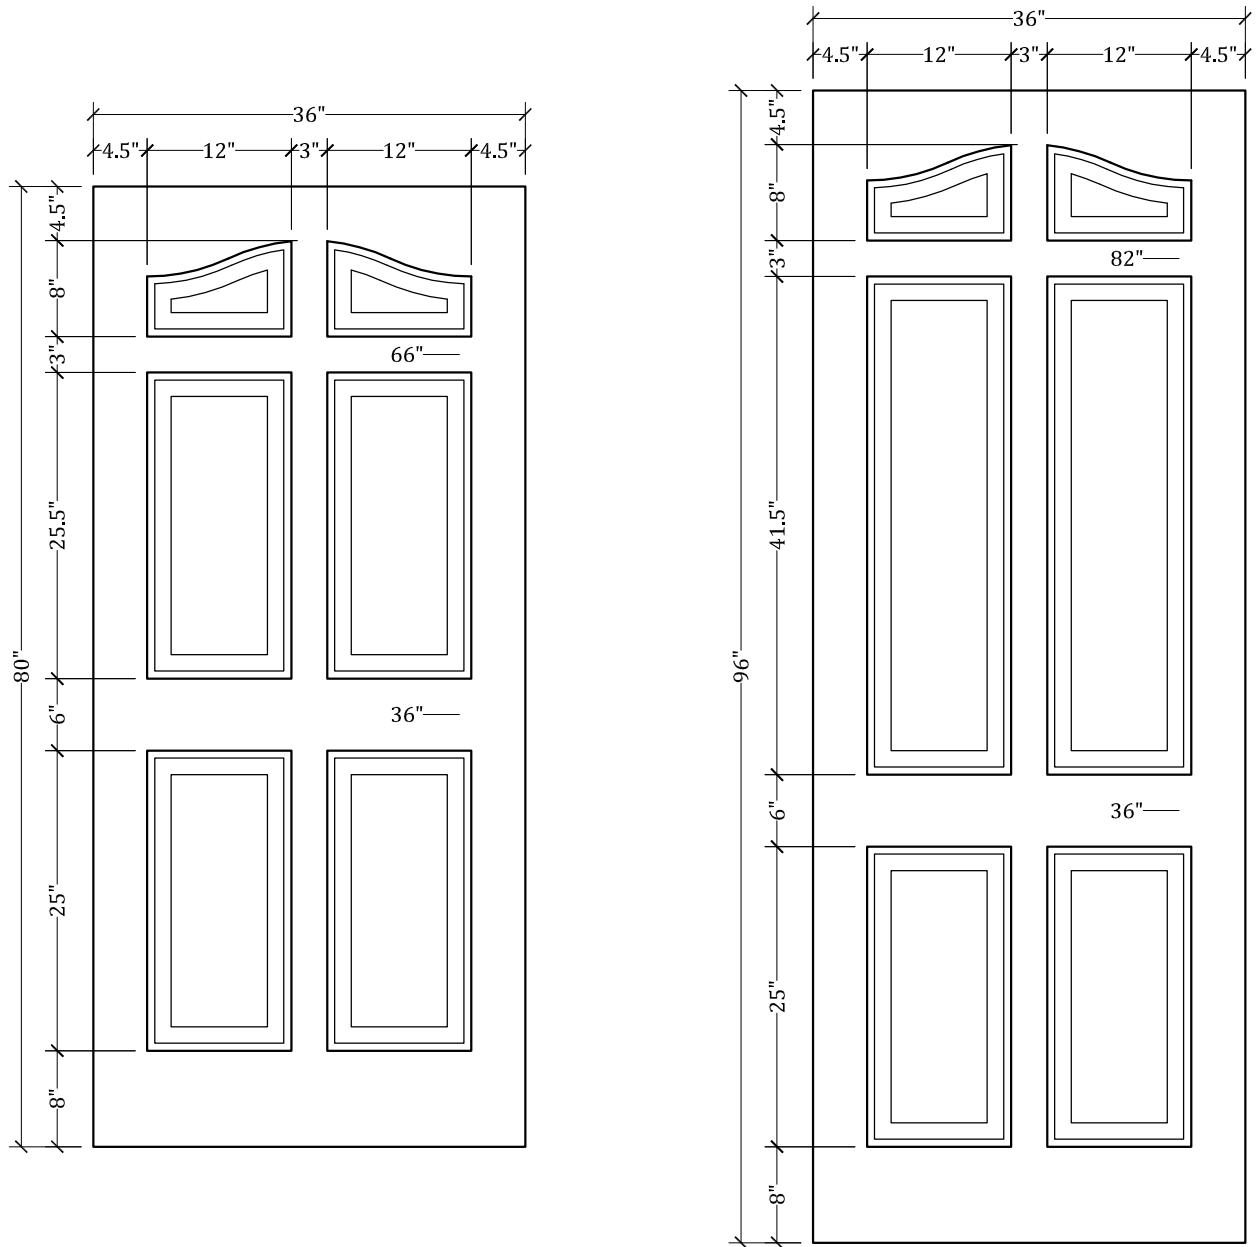

UPSTATE DOOR

FINE DOOR SOLUTIONS... ONE SOURCE

Layout 1440.5 Six Panel
(Square Top/French Curve
Panel)

Minimum Width Available is 24" for this Layout

Distinctive Exterior Standard Stiles/Top Rail Are 5-1/2"

*Please View Our Specification Section to View Our Sizing Parameters
for Our Classics Line.*

1-800-570-8283

For more assistance, please contact one of our customer service representatives
sales@upstatedoor.com

www.upstatedoor.com