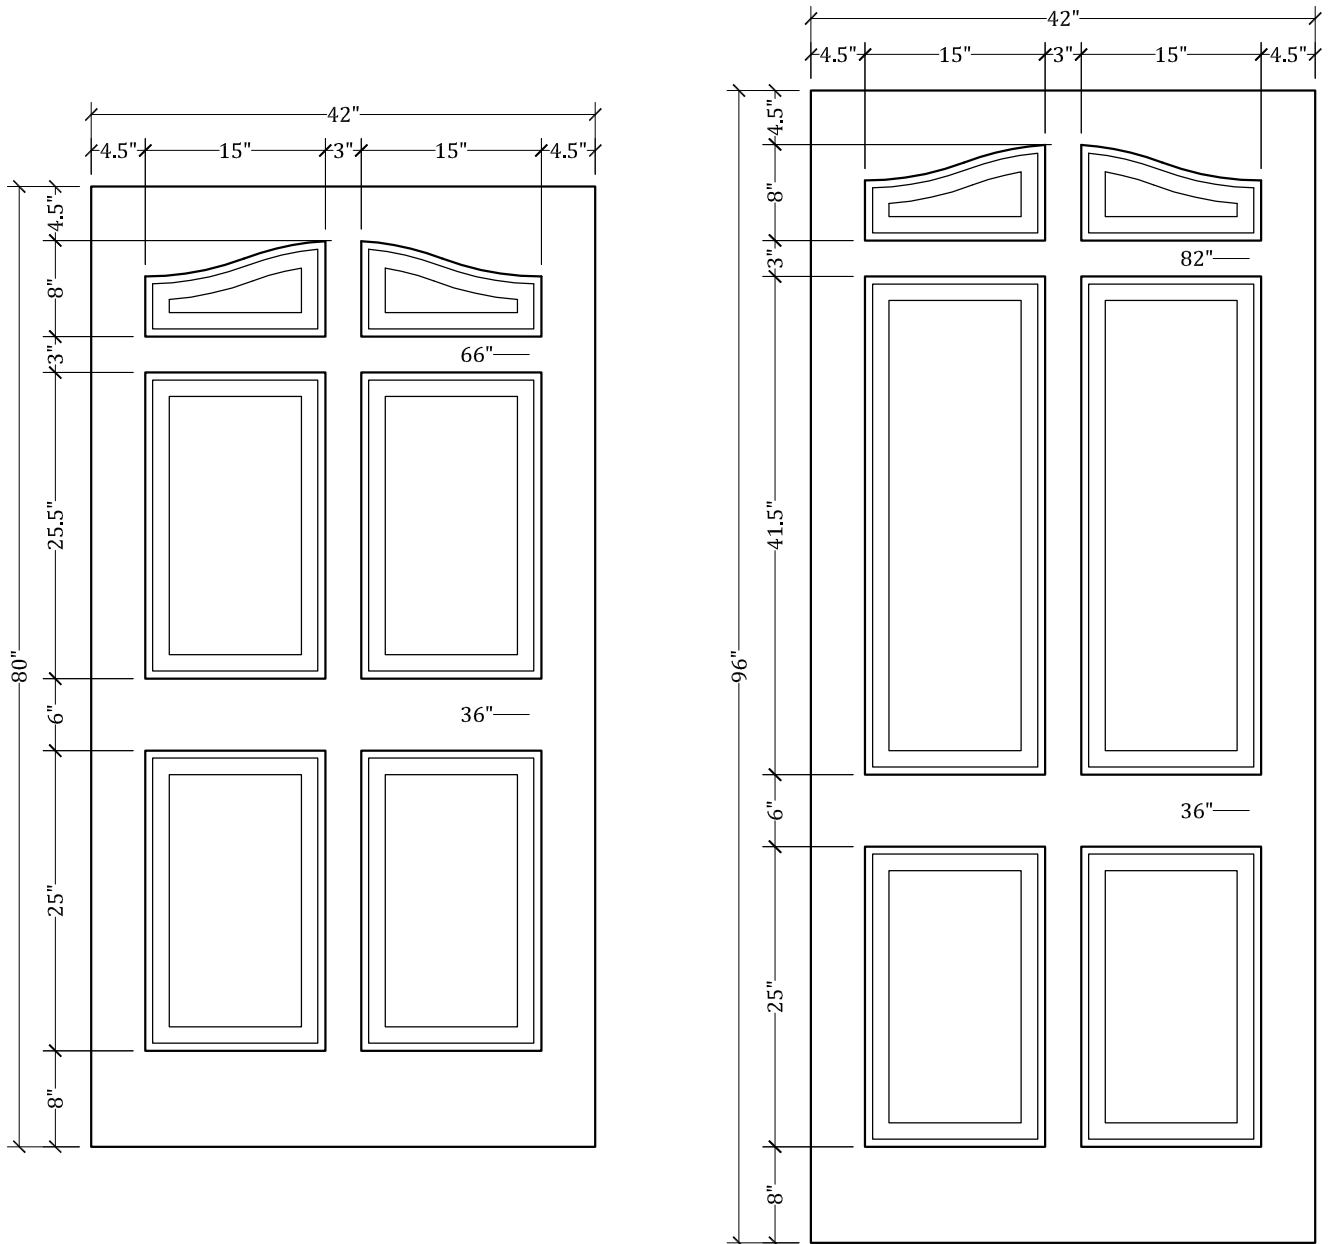

UPSTATE DOOR

FINE DOOR SOLUTIONS... ONE SOURCE

Layout 1440.5 Six Panel
(Square Top/French Curve
Panel)

Minimum Width Available is 24" for this Layout

Distinctive Exterior Standard Stiles/Top Rail Are 5-1/2"

*Please View Our Specification Section to View Our Sizing Parameters
for Our Classics Line.*

1-800-570-8283

sales@upstatedoor.com

www.upstatedoor.com