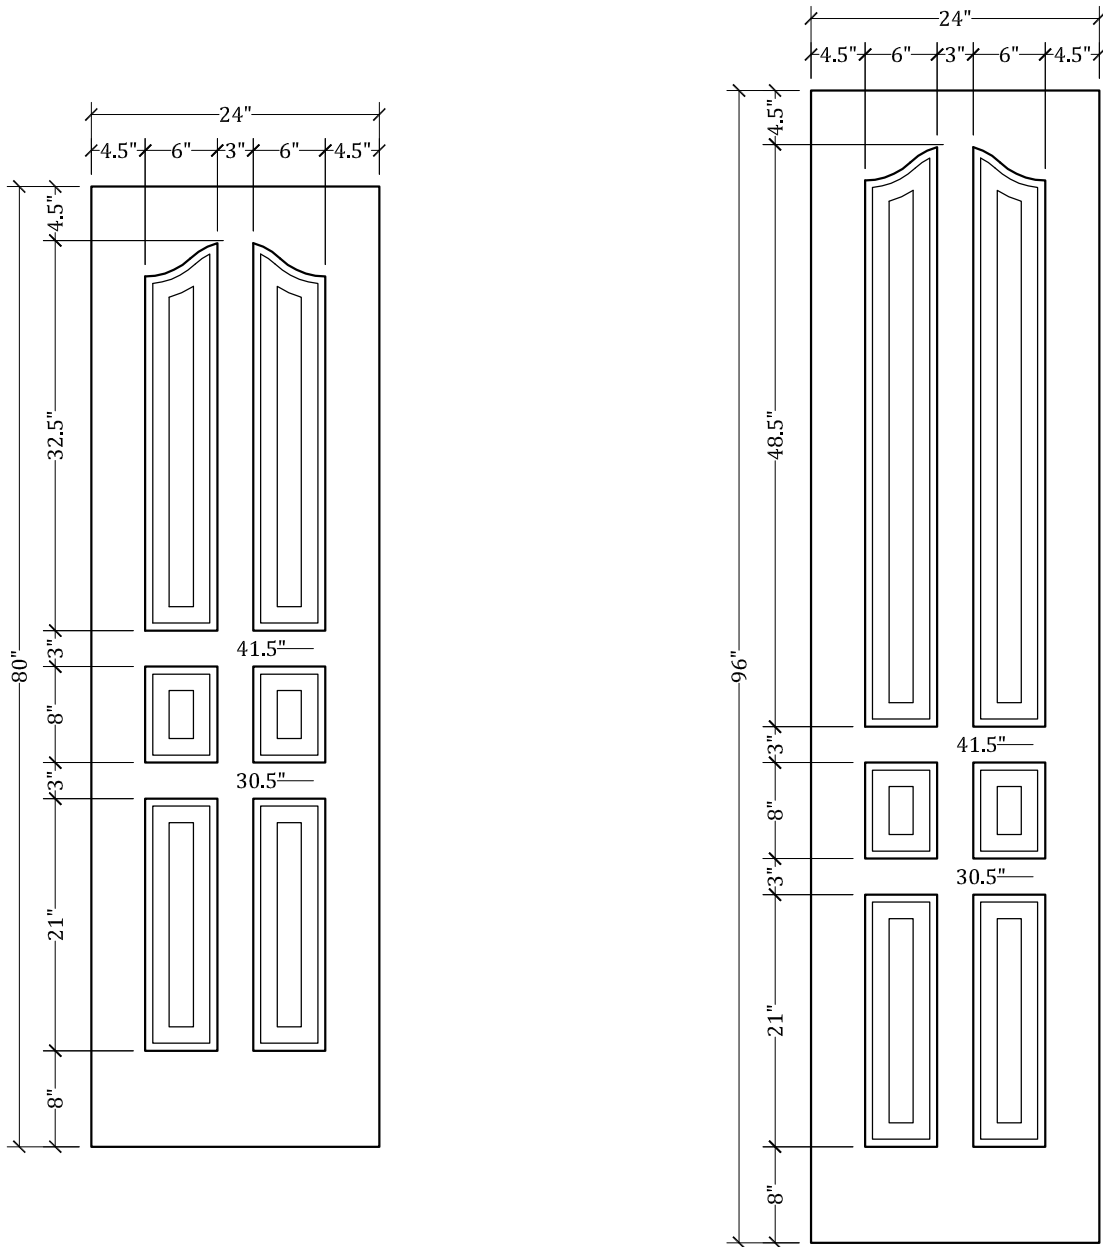

UPSTATE DOOR

FINE DOOR SOLUTIONS... ONE SOURCE

Layout 1470.5 Six Panel
(Square Top/French Curve
Panel)

Minimum Width Available is 24" for this Layout

Distinctive Exterior Standard Stiles/Top Rail Are 5-1/2"

*Please View Our Specification Section to View Our Sizing Parameters
for Our Classics Line.*

For more assistance, please contact one of our customer service representatives
1-800-570-8283

sales@upstatedoor.com

www.upstatedoor.com