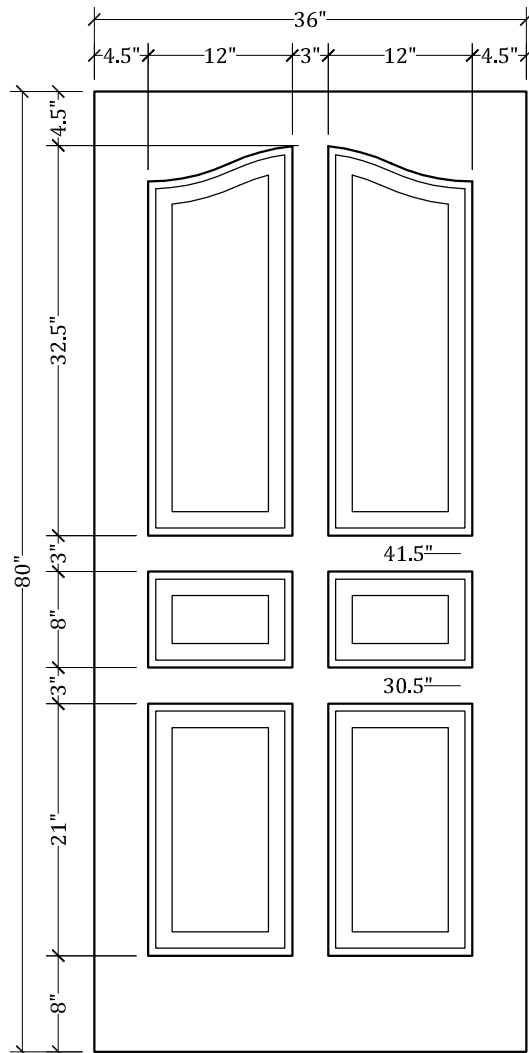

UPSTATE DOOR

FINE DOOR SOLUTIONS... ONE SOURCE

Layout 1470.5 Six Panel
(Square Top/French Curve
Panel)

Minimum Width Available is 24" for this Layout

Distinctive Exterior Standard Stiles/Top Rail Are 5-1/2"

*Please View Our Specification Section to View Our Sizing Parameters
for Our Classics Line.*

1-800-570-8283

For more assistance, please contact one of our customer service representatives
sales@upstatedoor.com

www.upstatedoor.com