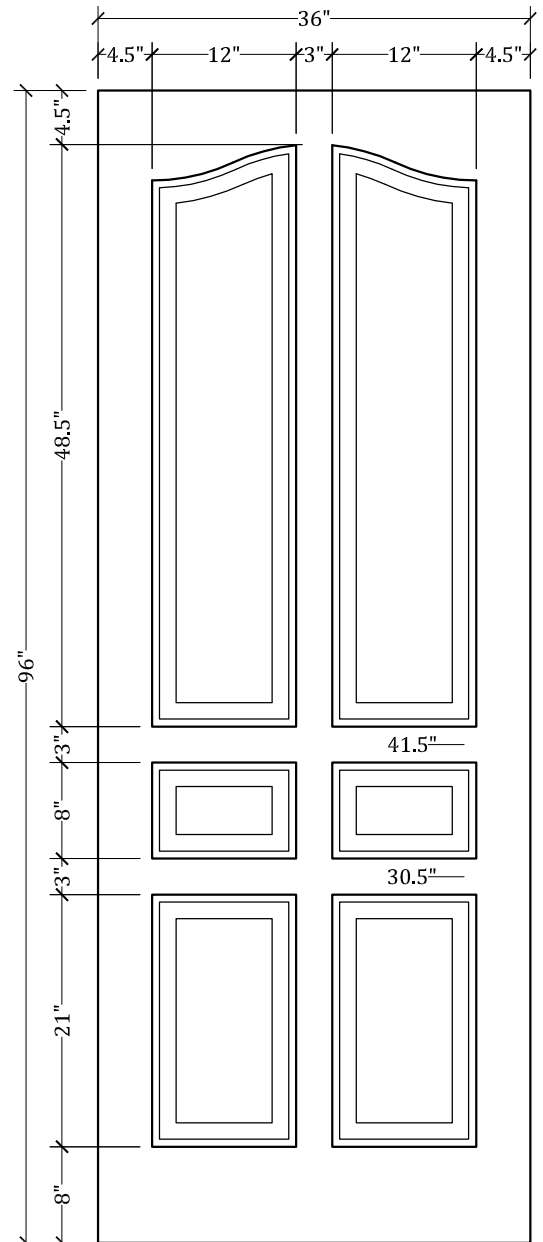

UPSTATE DOOR

FINE DOOR SOLUTIONS... ONE SOURCE

Layout 1470.5 Six Panel
(Square Top/French Curve
Panel)

Minimum Width Available is 24" for this Layout

Distinctive Exterior Standard Stiles/Top Rail Are 5-1/2"

*Please View Our Specification Section to View Our Sizing Parameters
for Our Classics Line.*

1-800-570-8283

For more assistance, please contact one of our customer service representatives
sales@upstatedoor.com

www.upstatedoor.com