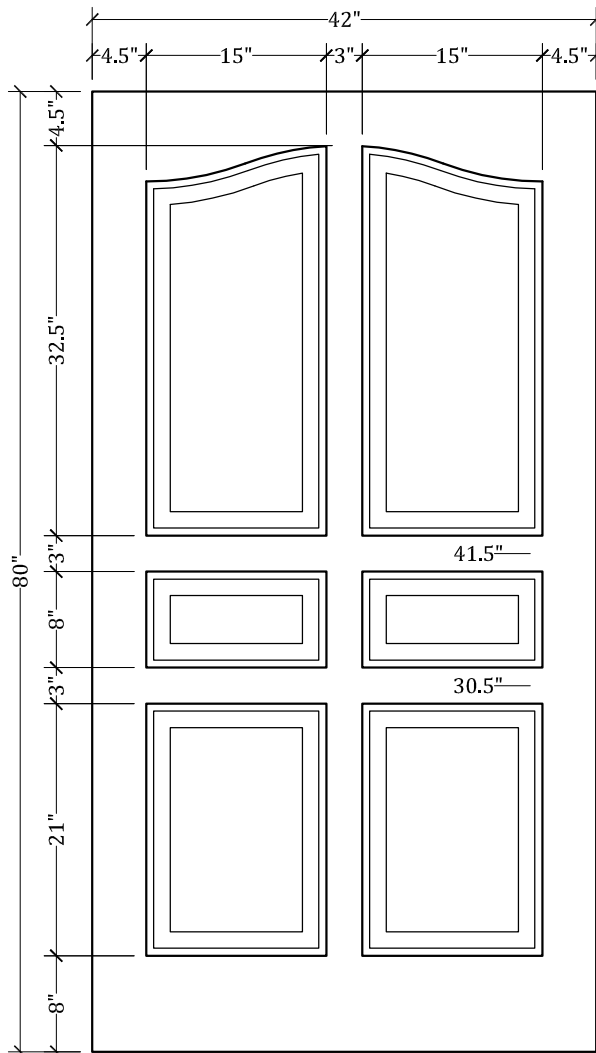

UPSTATE DOOR

FINE DOOR SOLUTIONS... ONE SOURCE

Layout 1470.5 Six Panel
(Square Top/French Curve
Panel)

Minimum Width Available is 24" for this Layout

Distinctive Exterior Standard Stiles/Top Rail Are 5-1/2"

*Please View Our Specification Section to View Our Sizing Parameters
for Our Classics Line.*

For more assistance, please contact one of our customer service representatives
1-800-570-8283

sales@upstatedoor.com

www.upstatedoor.com