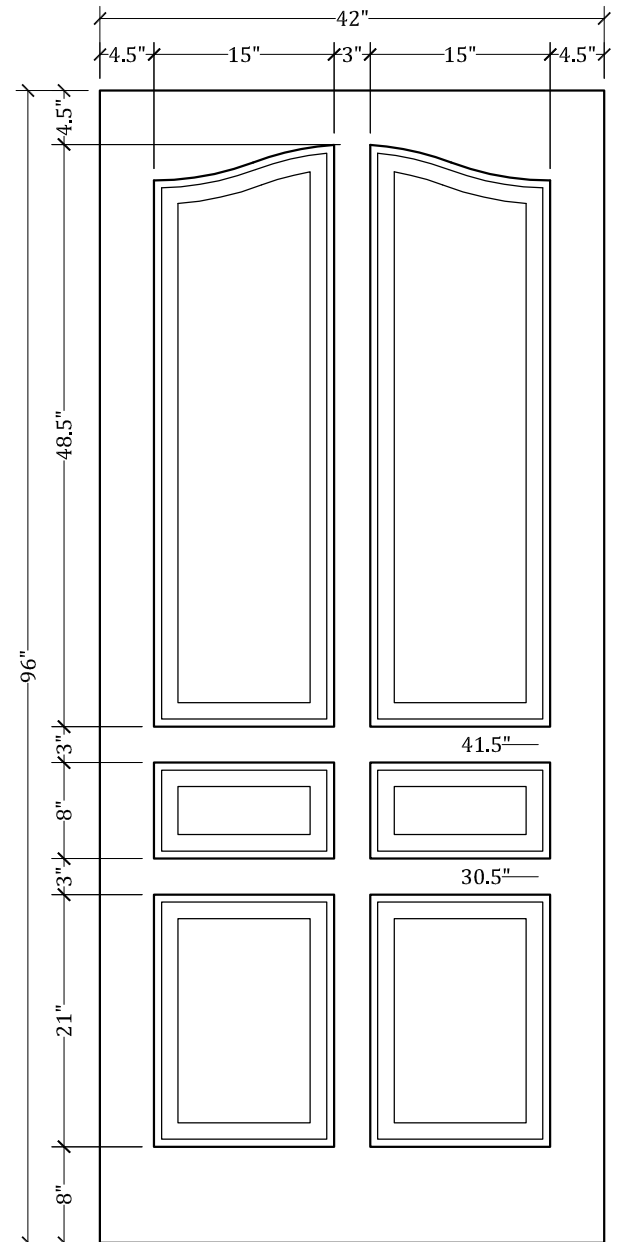

UPSTATE DOOR

FINE DOOR SOLUTIONS... ONE SOURCE

Layout 1470.5 Six Panel
(Square Top/French Curve
Panel)

Minimum Width Available is 24" for this Layout

Distinctive Exterior Standard Stiles/Top Rail Are 5-1/2"

*Please View Our Specification Section to View Our Sizing Parameters
for Our Classics Line.*

For more assistance, please contact one of our customer service representatives
1-800-570-8283

sales@upstatedoor.com

www.upstatedoor.com