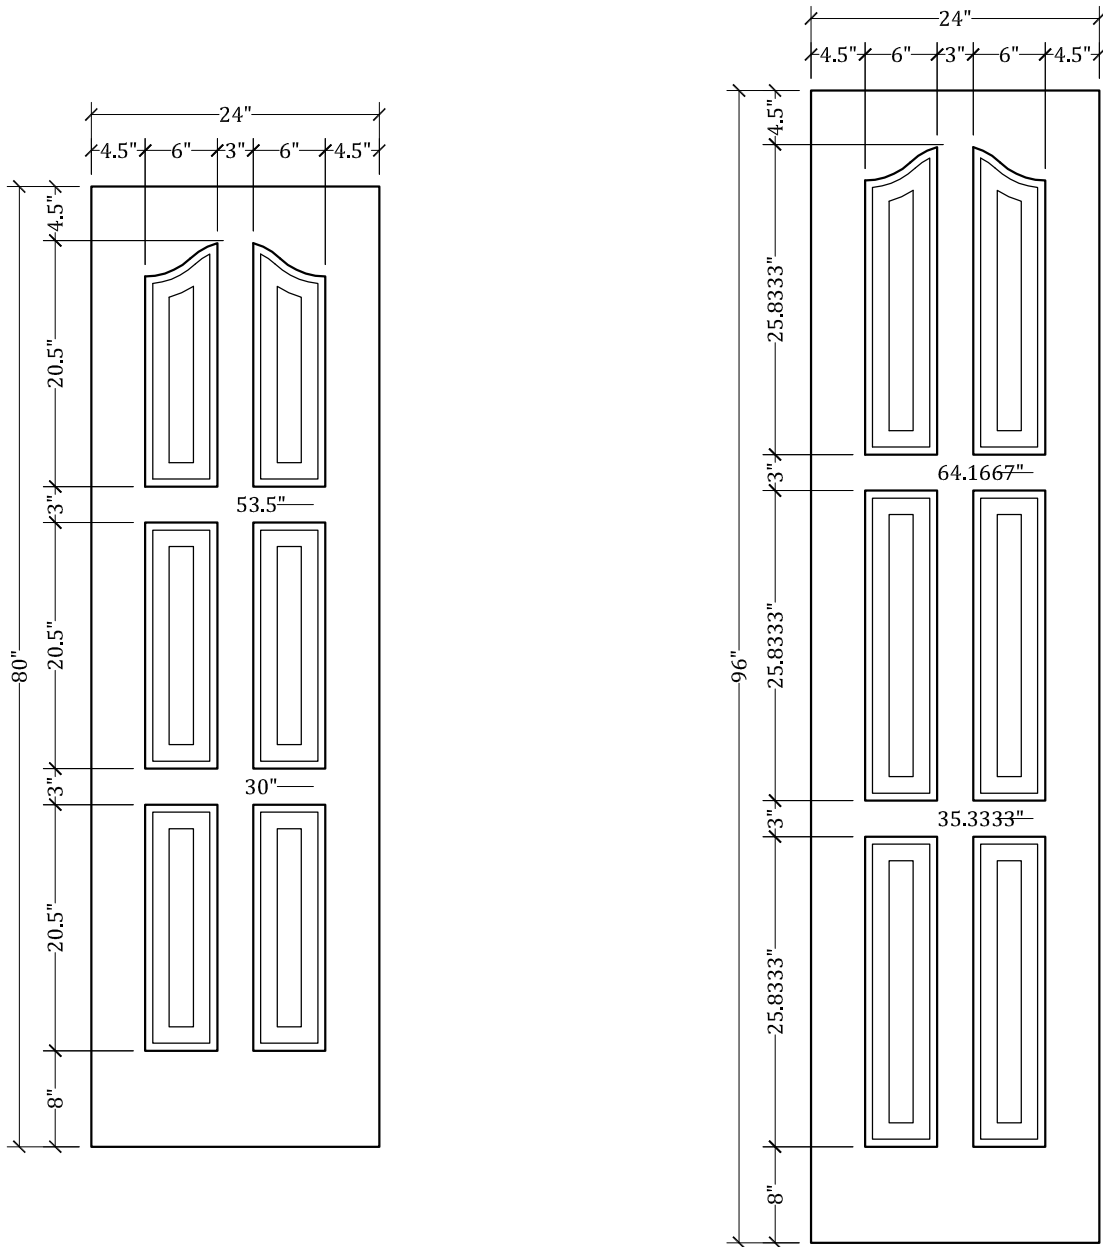

UPSTATE DOOR

FINE DOOR SOLUTIONS... ONE SOURCE

Layout 1480.5 Six Panel
(Square Top/French Curve
Panel)

Minimum Width Available is 24" for this Layout

Distinctive Exterior Standard Stiles/Top Rail Are 5-1/2"

*Please View Our Specification Section to View Our Sizing Parameters
for Our Classics Line.*

For more assistance, please contact one of our customer service representatives
1-800-570-8283

sales@upstatedoor.com

www.upstatedoor.com