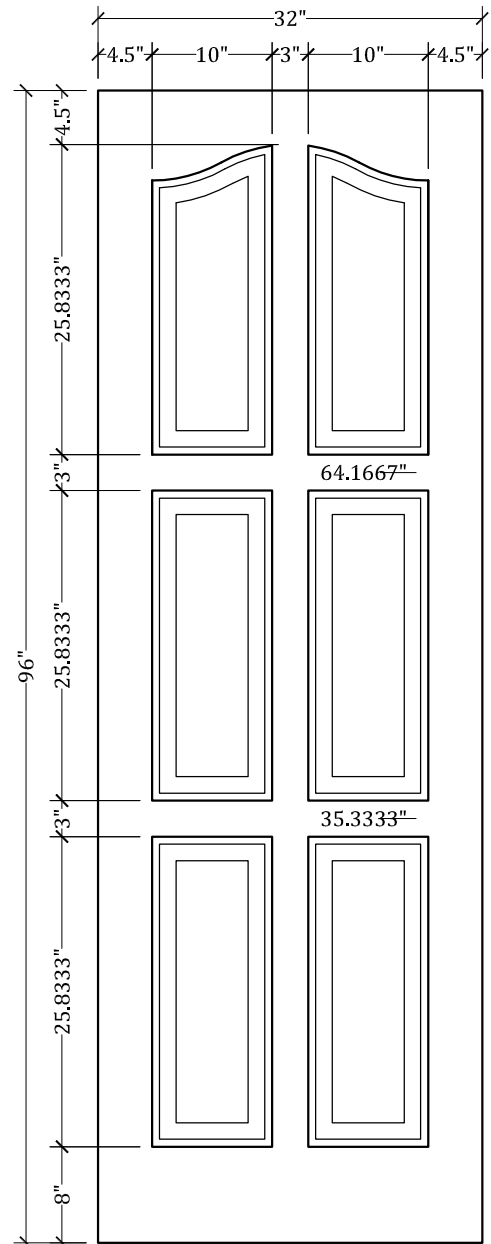

UPSTATE DOOR

FINE DOOR SOLUTIONS... ONE SOURCE

Layout 1480.5 Six Panel
(Square Top/French Curve
Panel)

Minimum Width Available is 24" for this Layout

Distinctive Exterior Standard Stiles/Top Rail Are 5-1/2"

*Please View Our Specification Section to View Our Sizing Parameters
for Our Classics Line.*

For more assistance, please contact one of our customer service representatives
1-800-570-8283

sales@upstatedoor.com

www.upstatedoor.com