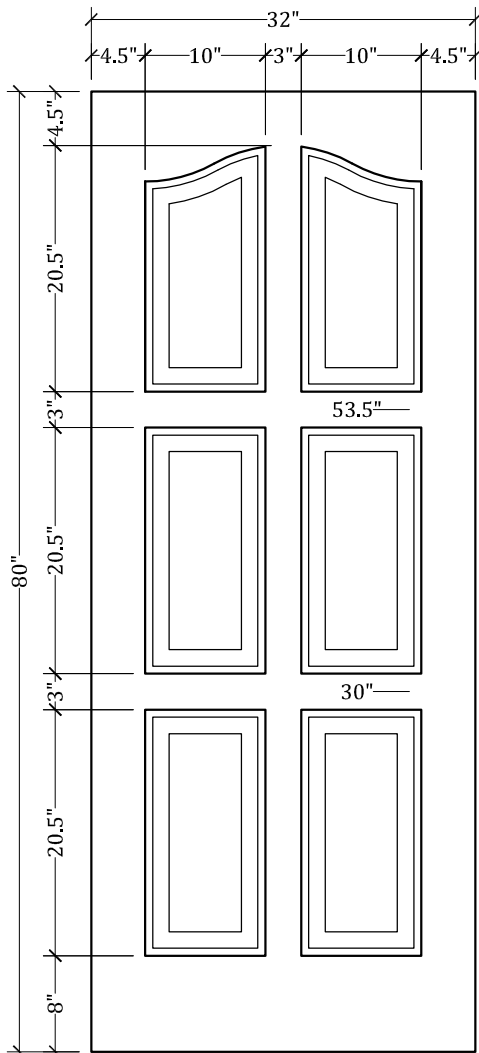

UPSTATE DOOR

FINE DOOR SOLUTIONS... ONE SOURCE

Layout 1480.5 Six Panel
(Square Top/French Curve
Panel)

Minimum Width Available is 24" for this Layout

Distinctive Exterior Standard Stiles/Top Rail Are 5-1/2"

*Please View Our Specification Section to View Our Sizing Parameters
for Our Classics Line.*

For more assistance, please contact one of our customer service representatives
1-800-570-8283

sales@upstatedoor.com

www.upstatedoor.com