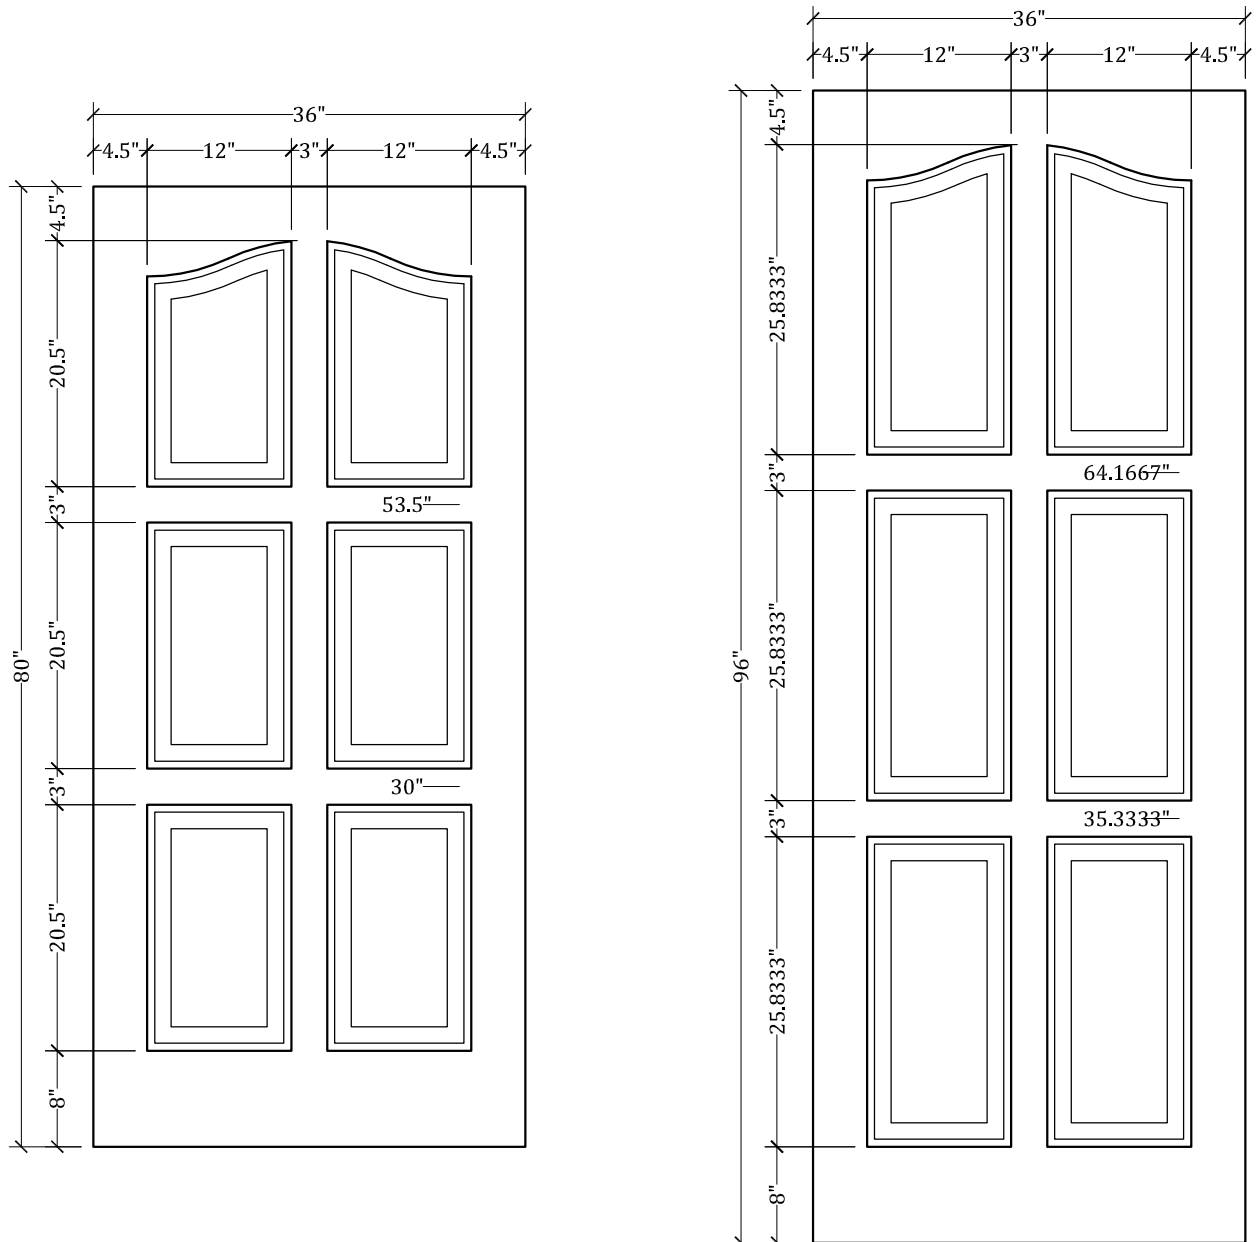

UPSTATE DOOR®

FINE DOOR SOLUTIONS... ONE SOURCE

Layout 1480.5 Six Panel
(Square Top/French Curve
Panel)

Minimum Width Available is 24" for this Layout

Distinctive Exterior Standard Stiles/Top Rail Are 5-1/2"

*Please View Our Specification Section to View Our Sizing Parameters
for Our Classics Line.*

1-800-570-8283

sales@upstatedoor.com

www.upstatedoor.com