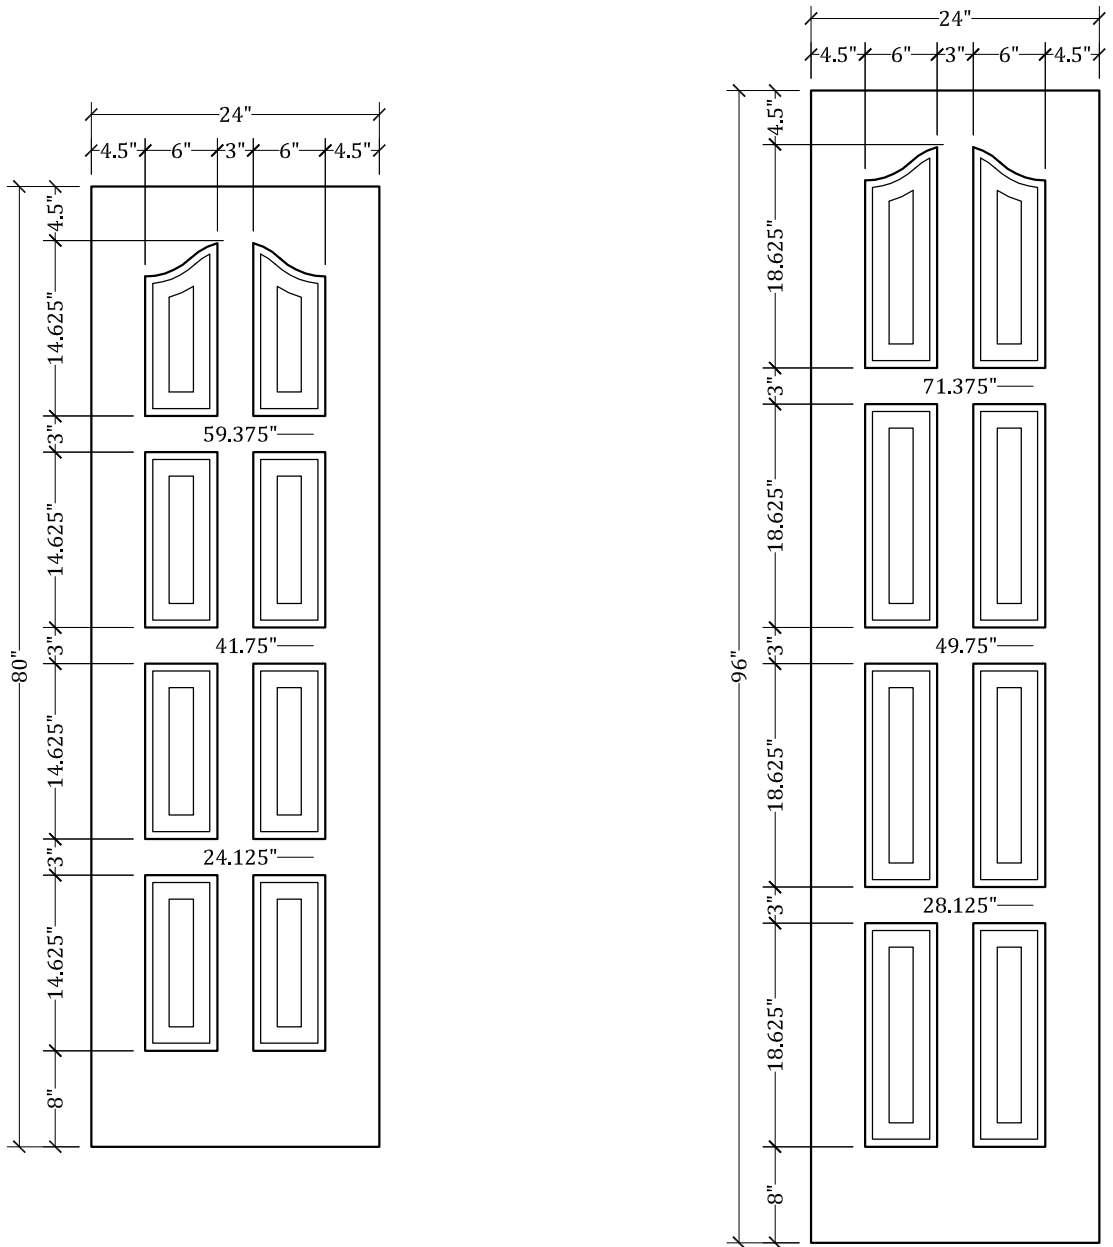

UPSTATE DOOR

FINE DOOR SOLUTIONS... ONE SOURCE

Layout 1500.5 Six Panel
(Square Top/French Curve
Panel)

Minimum Width Available is 24" for this Layout

Distinctive Exterior Standard Stiles/Top Rail Are 5-1/2"

*Please View Our Specification Section to View Our Sizing Parameters
for Our Classics Line.*

1-800-570-8283

sales@upstatedoor.com

www.upstatedoor.com