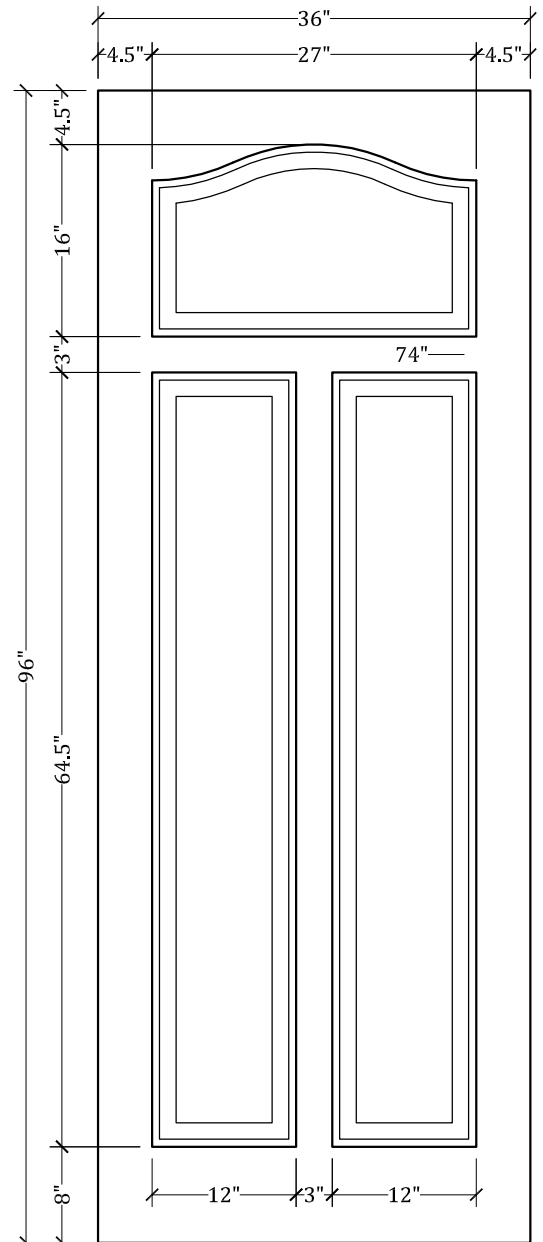

UPSTATE DOOR

FINE DOOR SOLUTIONS... ONE SOURCE

Layout 1550.5 Three Panel
(Square Top/French Curve
Panel)

Minimum Width Available is 24" for this Layout

Distinctive Exterior Standard Stiles/Top Rail Are 5-1/2"

*Please View Our Specification Section to View Our Sizing Parameters
for Our Classics Line.*

For more assistance, please contact one of our customer service representatives
1-800-570-8283

sales@upstatedoor.com

www.upstatedoor.com