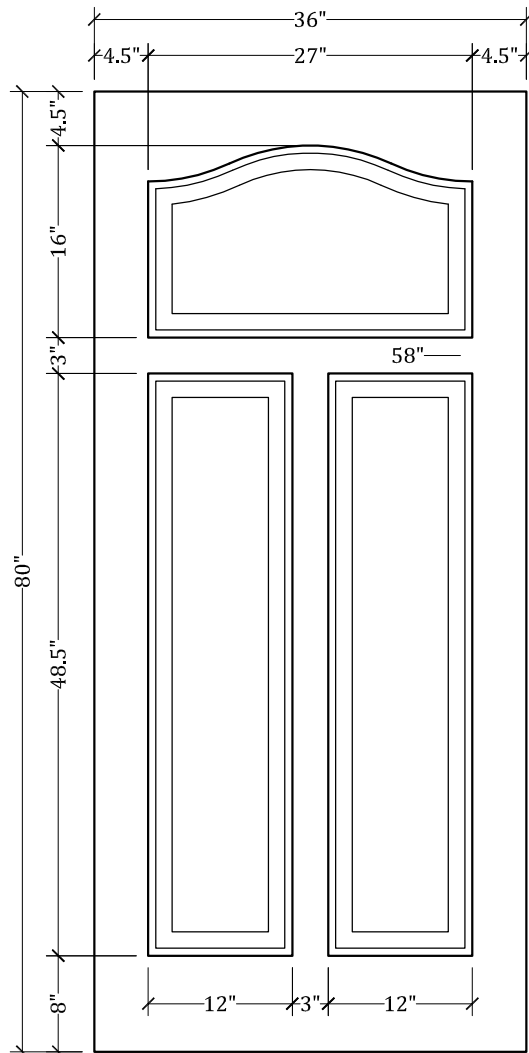

UPSTATE DOOR

FINE DOOR SOLUTIONS... ONE SOURCE

Layout 1550.5 Three Panel
(Square Top/French Curve
Panel)

Minimum Width Available is 24" for this Layout

Distinctive Exterior Standard Stiles/Top Rail Are 5-1/2"

*Please View Our Specification Section to View Our Sizing Parameters
for Our Classics Line.*

For more assistance, please contact one of our customer service representatives
1-800-570-8283

sales@upstatedoor.com

www.upstatedoor.com