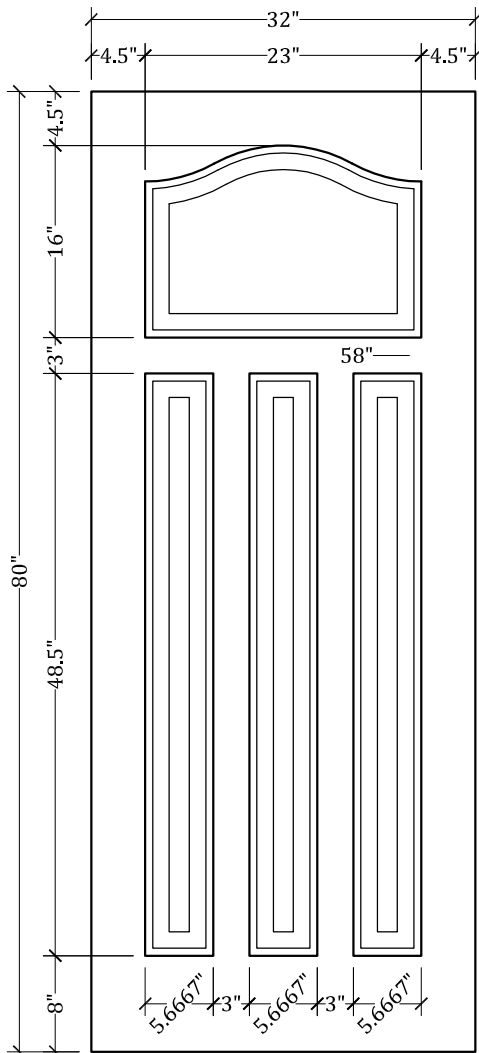

UPSTATE DOOR

FINE DOOR SOLUTIONS... ONE SOURCE

Layout 1560.5 Four Panel
(Square Top/French Curve
Panel)

Minimum Width Available is 32" for this Layout

Distinctive Exterior Standard Stiles/Top Rail Are 5-1/2"

*Please View Our Specification Section to View Our Sizing Parameters
for Our Classics Line.*

1-800-570-8283

For more assistance, please contact one of our customer service representatives
sales@upstatedoor.com

www.upstatedoor.com