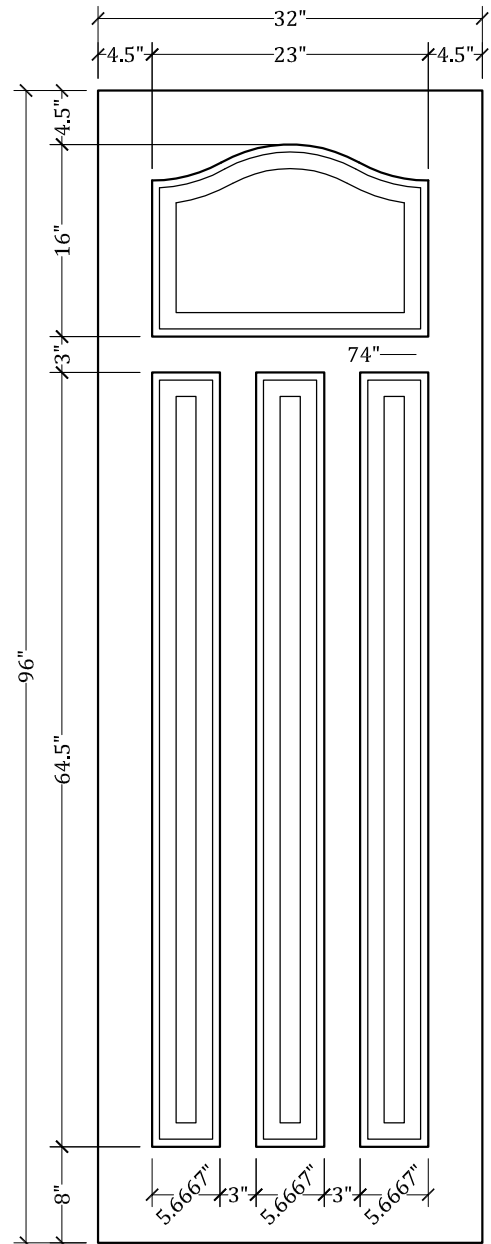

UPSTATE DOOR

FINE DOOR SOLUTIONS... ONE SOURCE

Layout 1560.5 Four Panel
(Square Top/French Curve
Panel)

Minimum Width Available is 32" for this Layout

Distinctive Exterior Standard Stiles/Top Rail Are 5-1/2"

*Please View Our Specification Section to View Our Sizing Parameters
for Our Classics Line.*

1-800-570-8283

For more assistance, please contact one of our customer service representatives
sales@upstatedoor.com

www.upstatedoor.com