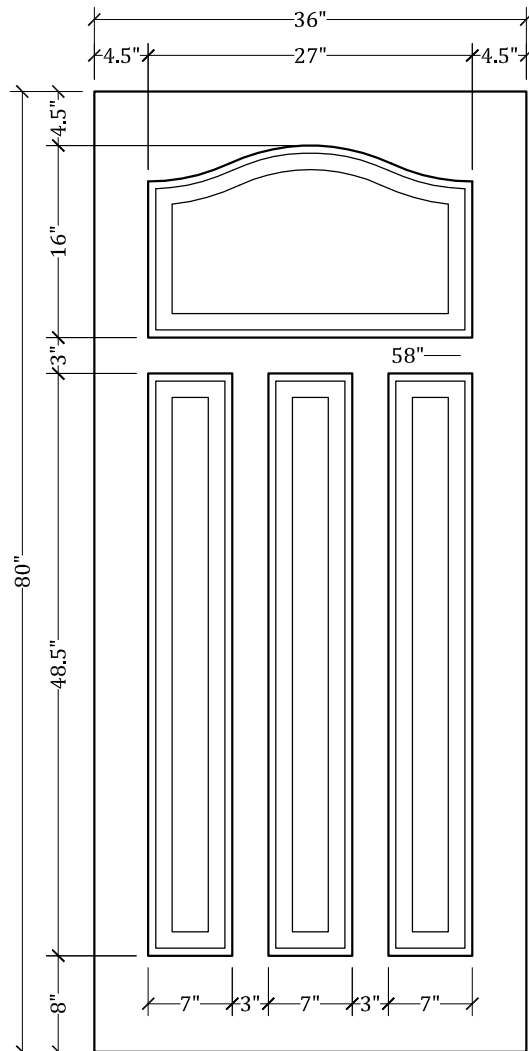

UPSTATE DOOR

FINE DOOR SOLUTIONS... ONE SOURCE

Layout 1560.5 Four Panel
(Square Top/French Curve
Panel)

Minimum Width Available is 32" for this Layout

Distinctive Exterior Standard Stiles/Top Rail Are 5-1/2"

*Please View Our Specification Section to View Our Sizing Parameters
for Our Classics Line.*

1-800-570-8283

For more assistance, please contact one of our customer service representatives
sales@upstatedoor.com

www.upstatedoor.com