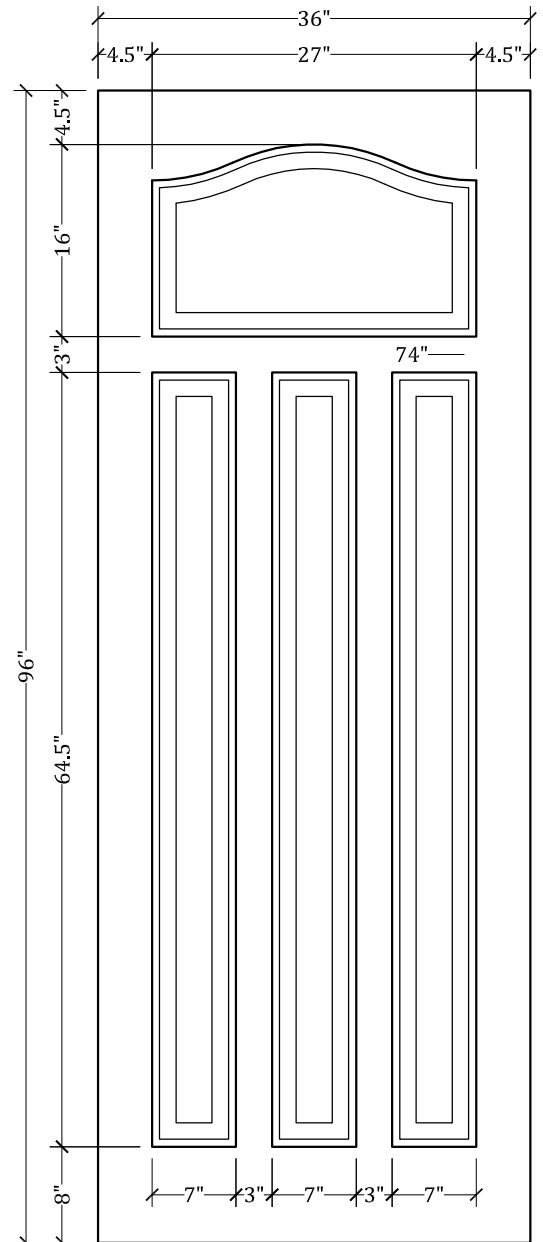

UPSTATE DOOR

FINE DOOR SOLUTIONS... ONE SOURCE

Layout 1560.5 Four Panel
(Square Top/French Curve
Panel)

Minimum Width Available is 32" for this Layout

Distinctive Exterior Standard Stiles/Top Rail Are 5-1/2"

*Please View Our Specification Section to View Our Sizing Parameters
for Our Classics Line.*

1-800-570-8283

For more assistance, please contact one of our customer service representatives
sales@upstatedoor.com

www.upstatedoor.com