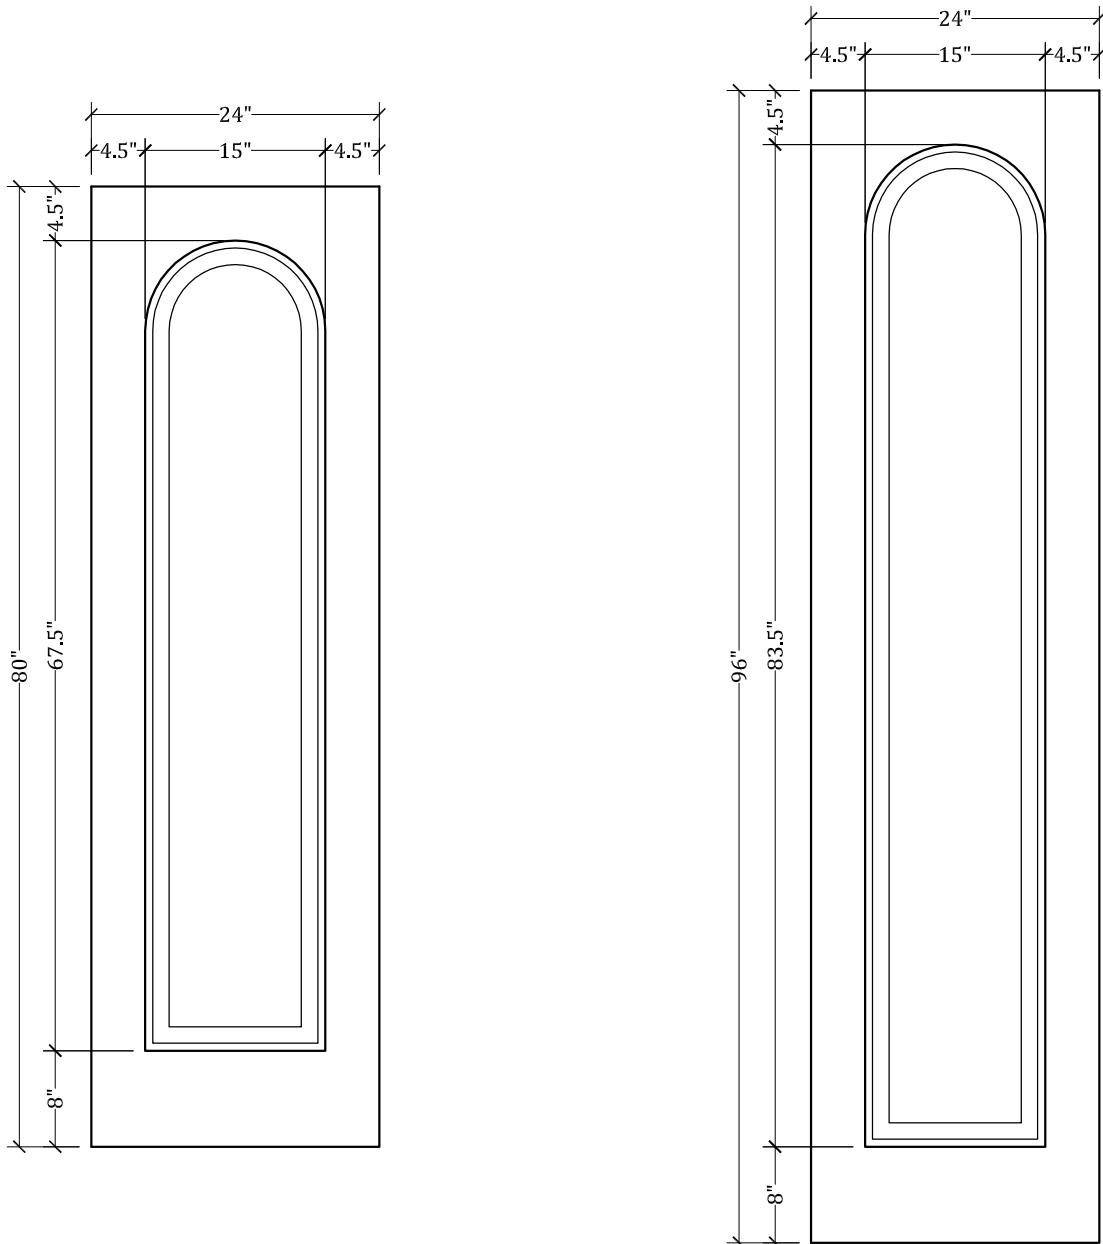

UPSTATE DOOR

FINE DOOR SOLUTIONS... ONE SOURCE

*Layout 1000.3 Full Panel
(Square Top/Round Panel)*

Minimum Width Available is 16" for this Layout

Distinctive Exterior Standard Stiles/Top Rail Are 5-1/2"

*Please View Our Specification Section to View Our Sizing Parameters
for Our Classics Line.*