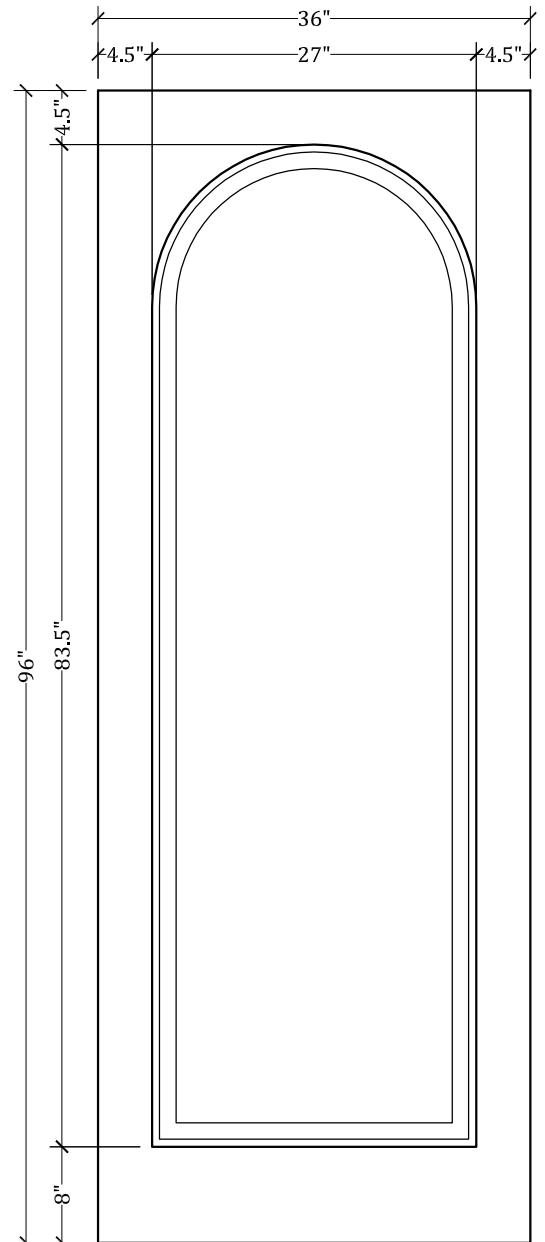

UPSTATE DOOR

FINE DOOR SOLUTIONS... ONE SOURCE

*Layout 1000.3 Full Panel
(Square Top/Round Panel)*

Minimum Width Available is 16" for this Layout

Distinctive Exterior Standard Stiles/Top Rail Are 5-1/2"

*Please View Our Specification Section to View Our Sizing Parameters
for Our Classics Line.*

For more assistance, please contact one of our customer service representatives
1-800-570-8283

sales@upstatedoor.com

www.upstatedoor.com