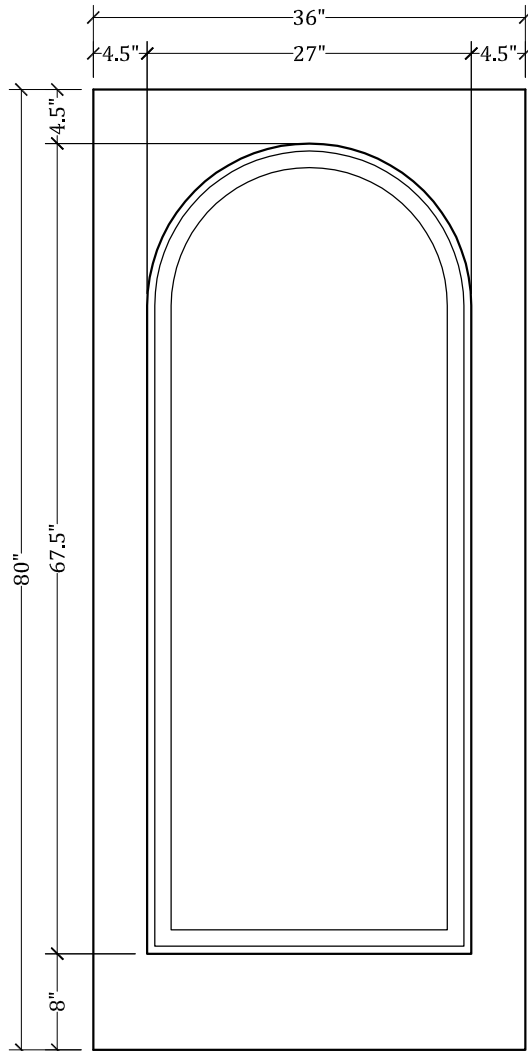

UPSTATE DOOR

FINE DOOR SOLUTIONS... ONE SOURCE

*Layout 1000.3 Full Panel
(Square Top/Round Panel)*

Minimum Width Available is 16" for this Layout

Distinctive Exterior Standard Stiles/Top Rail Are 5-1/2"

*Please View Our Specification Section to View Our Sizing Parameters
for Our Classics Line.*

For more assistance, please contact one of our customer service representatives
1-800-570-8283

sales@upstatedoor.com

www.upstatedoor.com