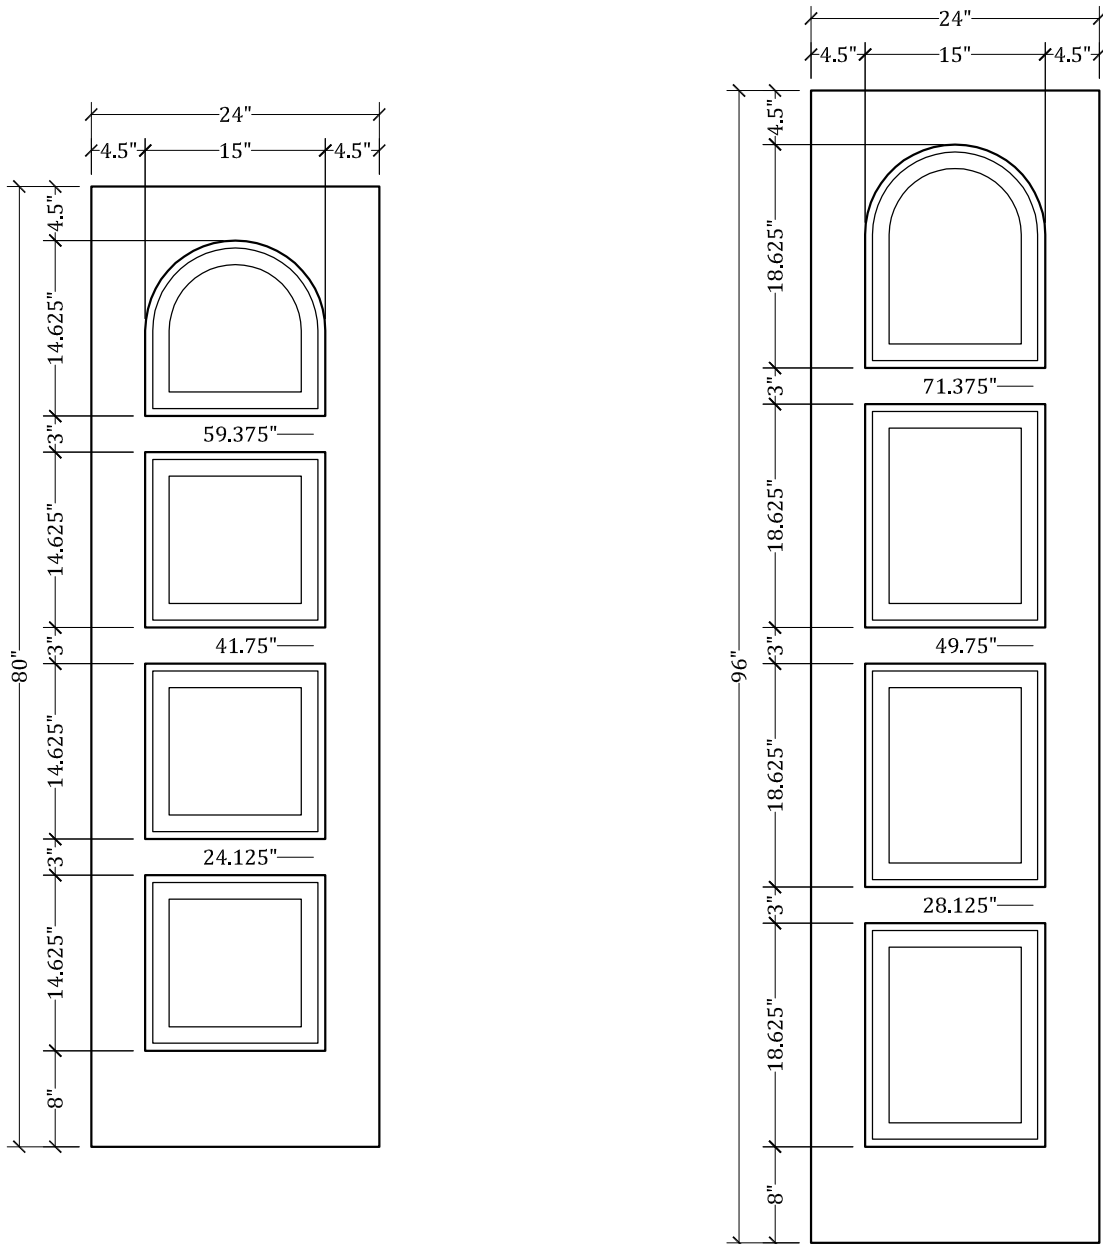

UPSTATE DOOR

FINE DOOR SOLUTIONS... ONE SOURCE

Layout 1330.3 Four Panel
(Square Top/Round Panel)

Minimum Width Available is 16" for this Layout

Distinctive Exterior Standard Stiles/Top Rail Are 5-1/2"

*Please View Our Specification Section to View Our Sizing Parameters
for Our Classics Line.*

1-800-570-8283

For more assistance, please contact one of our customer service representatives
sales@upstatedoor.com

www.upstatedoor.com