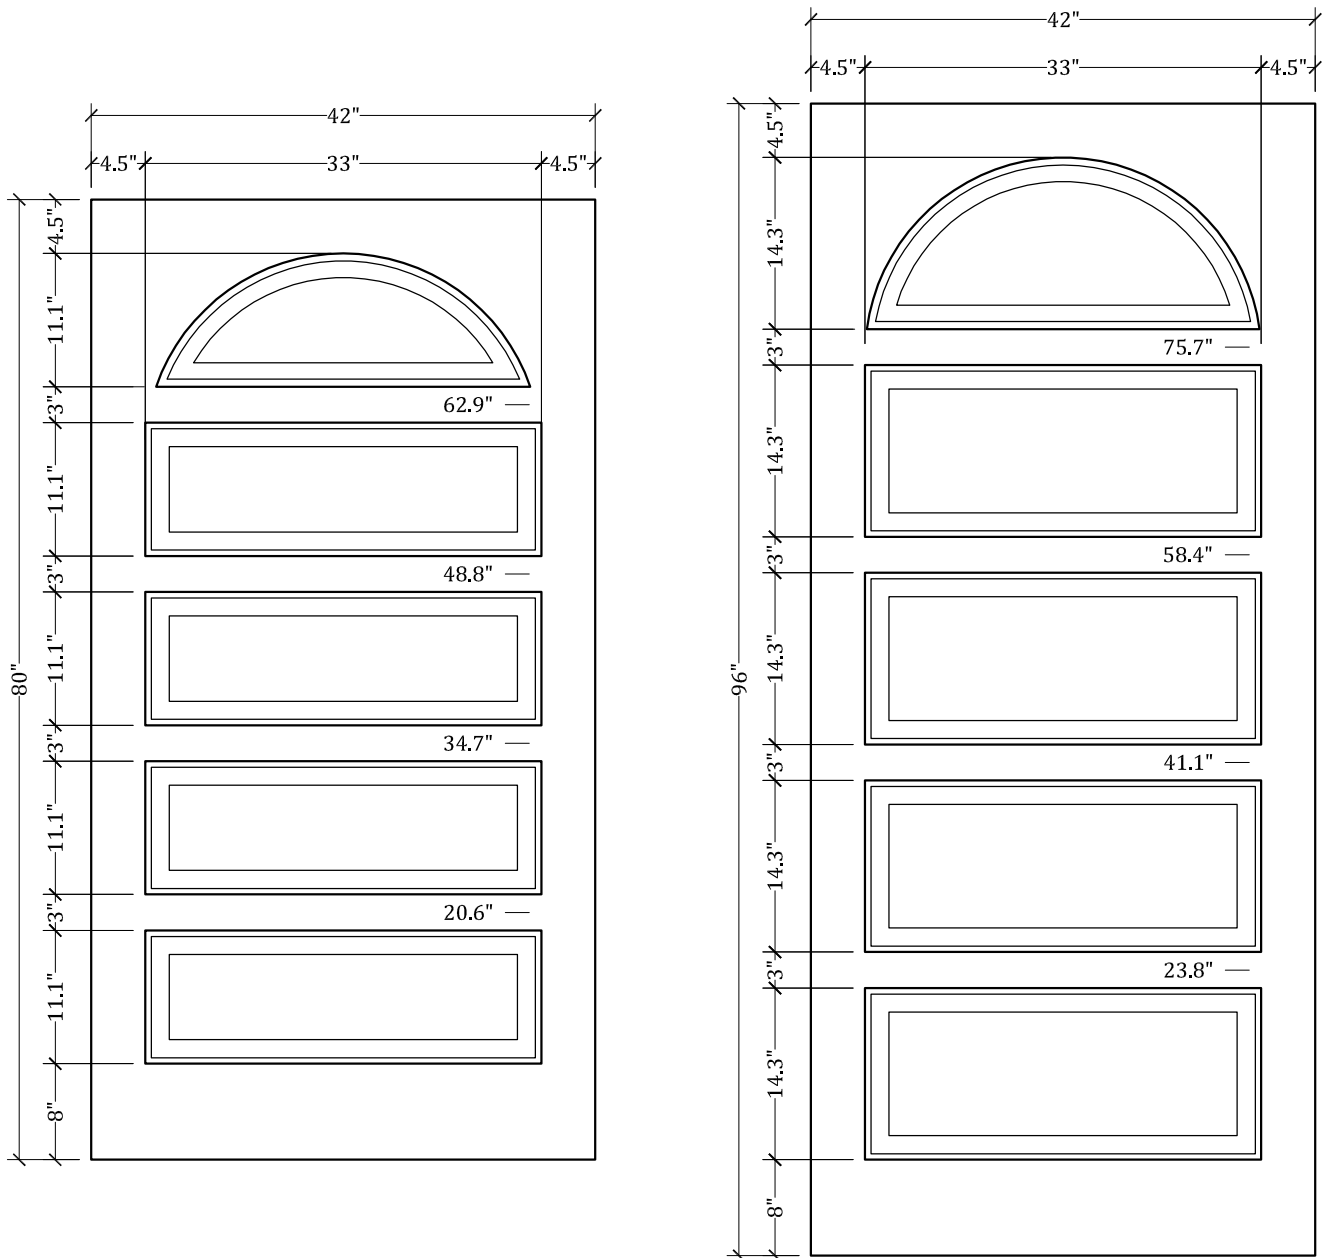

UPSTATE DOOR

FINE DOOR SOLUTIONS... ONE SOURCE

Layout 1430.3 Five Panel
(Square Top/Round Panel)

Minimum Width Available is 16" for this Layout

Distinctive Exterior Standard Stiles/Top Rail Are 5-1/2"

*Please View Our Specification Section to View Our Sizing Parameters
for Our Classics Line.*

1-800-570-8283

sales@upstatedoor.com

www.upstatedoor.com