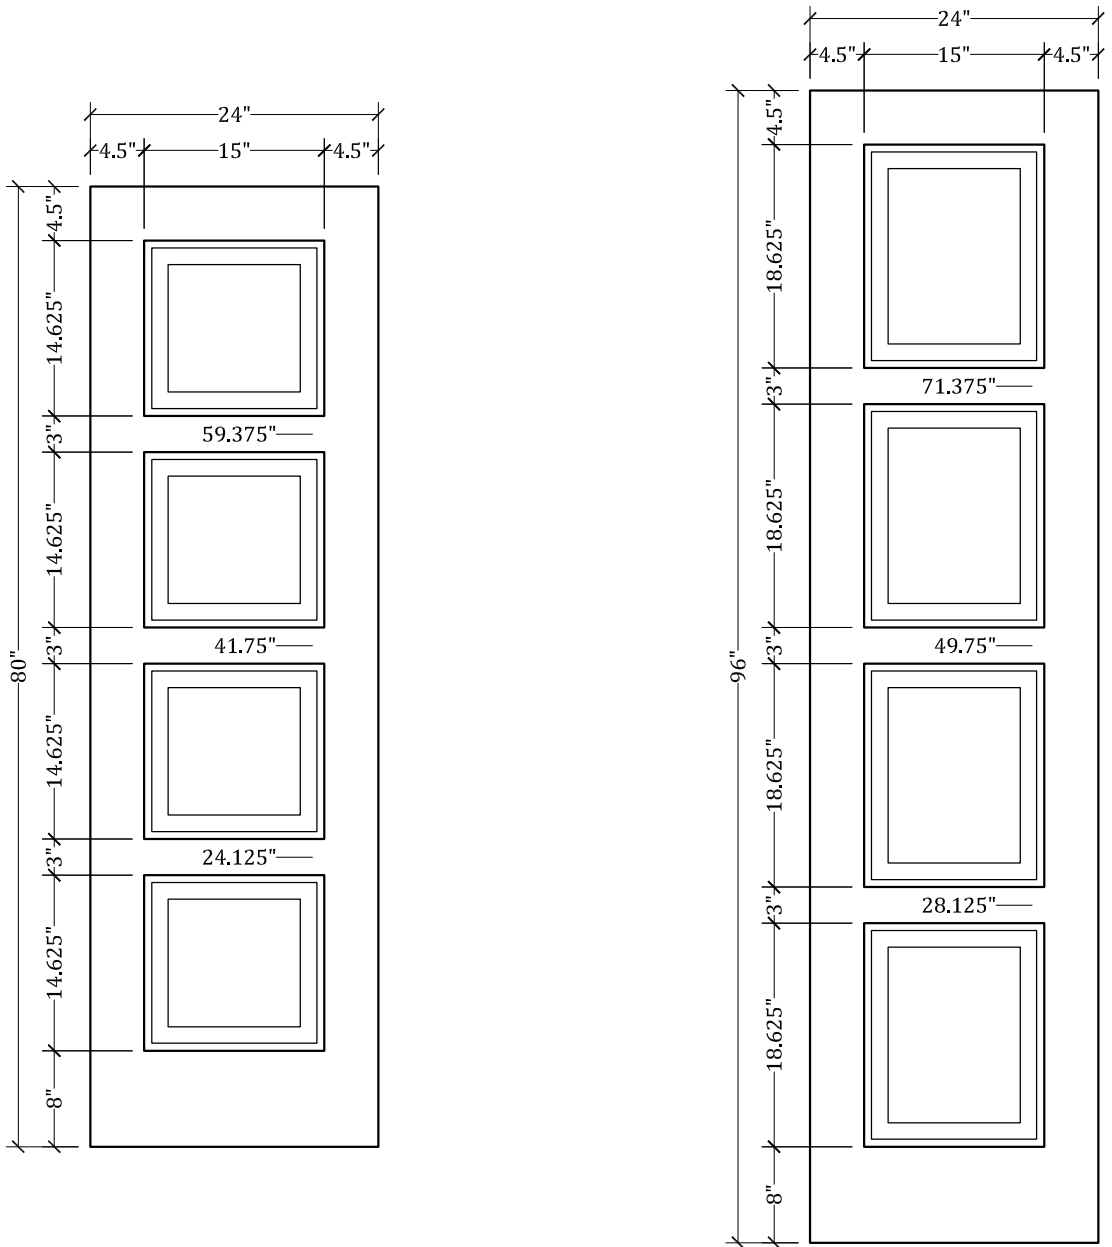

UPSTATE DOOR

FINE DOOR SOLUTIONS... ONE SOURCE

Layout 1330 Four Panel
(Square Top/Square Panel)

Minimum Width Available is 16" for this Layout

Distinctive Exterior Standard Stiles/Top Rail Are 5-1/2"

*Please View Our Specification Section to View Our Sizing Parameters
for Our Classics Line.*

For more assistance, please contact one of our customer service representatives

1-800-570-8283

sales@upstatedoor.com

www.upstatedoor.com