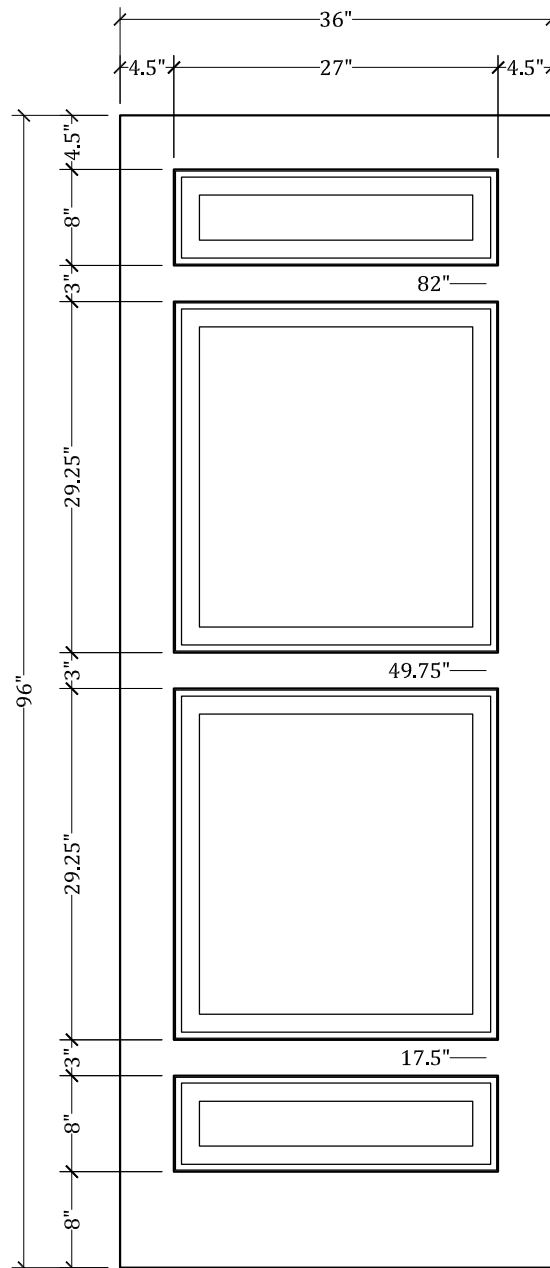

UPSTATE DOOR

FINE DOOR SOLUTIONS... ONE SOURCE

Layout 1331 Four Panel

*Our Distinctive Solutions Line is Fully Custom and Made to Order
to Your Exact Specifications.*

*Distinctive Exterior Standard Stiles/Top Rail Are 5-1/2", But Can Be
Altered.*

Exact Specifications May be limited Due to Design Requirements.

1-800-570-8283

For more assistance, please contact one of our customer service representatives
sales@upstatedoor.com

www.upstatedoor.com