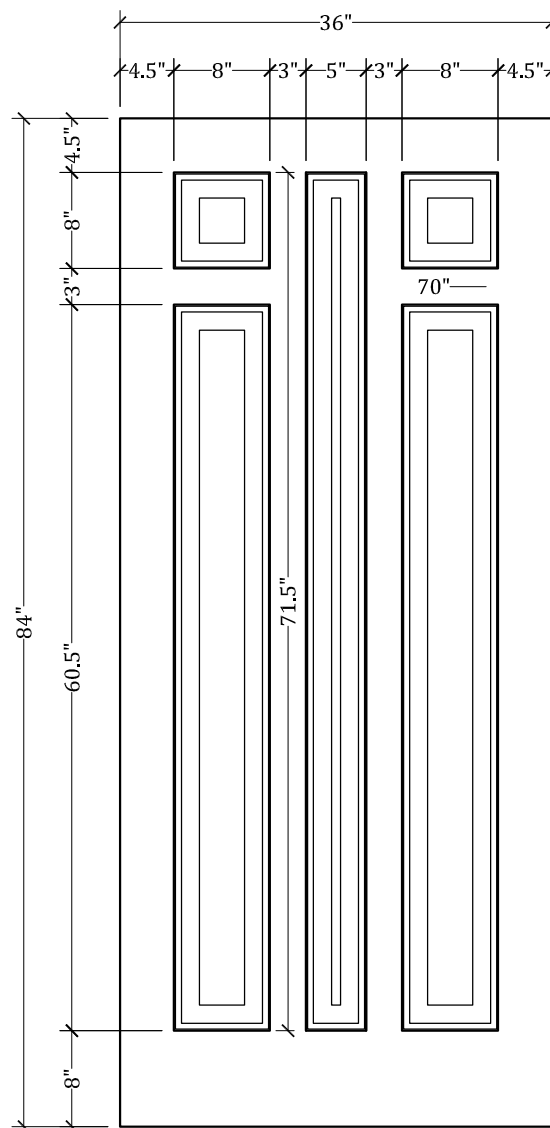

UPSTATE DOOR

FINE DOOR SOLUTIONS... ONE SOURCE

Layout 1561 Five Panel

*Our Distinctive Solutions Line is Fully Custom and Made to Order
to Your Exact Specifications.*

*Distinctive Exterior Standard Stiles/Top Rail Are 5-1/2", But Can Be
Altered.*

Exact Specifications May be limited Due to Design Requirements.

For more assistance, please contact one of our customer service representatives
1-800-570-8283

sales@upstatedoor.com

www.upstatedoor.com