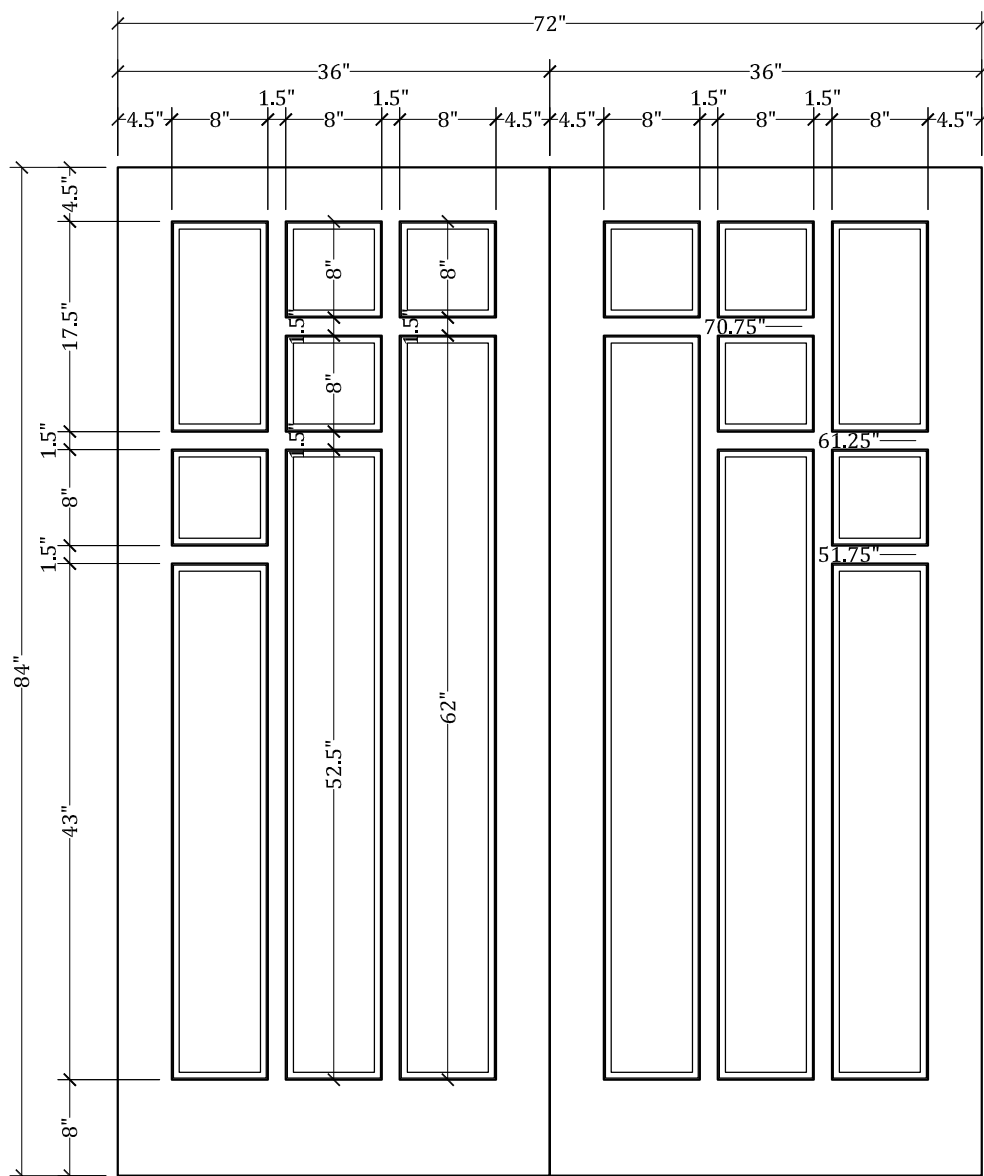

UPSTATE DOOR

FINE DOOR SOLUTIONS... ONE SOURCE

Layout 1800 Eight Panel Double

*Our Distinctive Solutions Line is Fully Custom and Made to Order
to Your Exact Specifications.*

*Distinctive Exterior Standard Stiles/Top Rail Are 5-1/2", But Can Be
Altered.*

Exact Specifications May be limited Due to Design Requirements.

For more assistance, please contact one of our customer service representatives
1-800-570-8283

sales@upstatedoor.com

www.upstatedoor.com