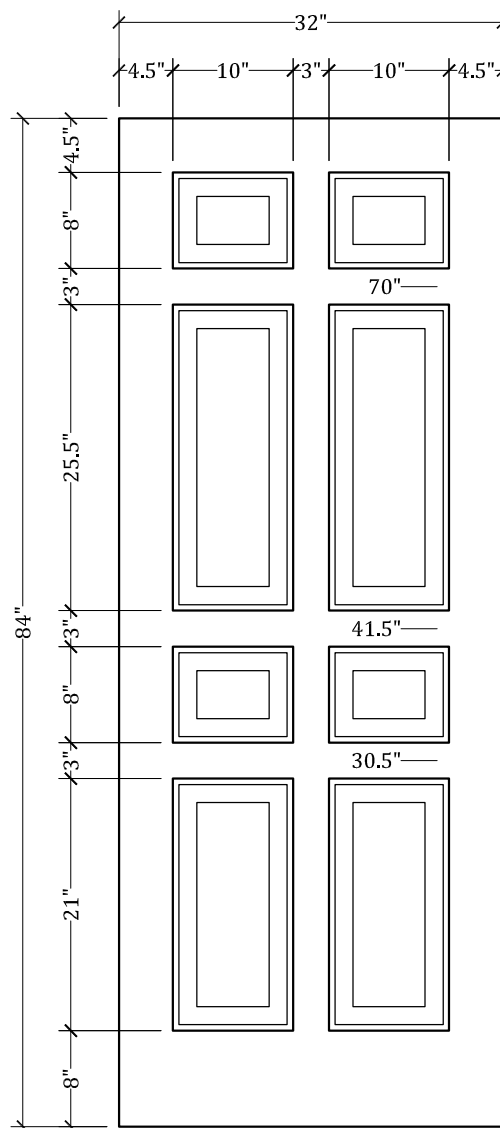

UPSTATE DOOR®

FINE DOOR SOLUTIONS... ONE SOURCE

Layout 1810 Eight Panel

*Our Distinctive Solutions Line is Fully Custom and Made to Order
to Your Exact Specifications.*

*Distinctive Exterior Standard Stiles/Top Rail Are 5-1/2", But Can Be
Altered.*

Exact Specifications May be limited Due to Design Requirements.

1-800-570-8283

For more assistance, please contact one of our customer service representatives
sales@upstatedoor.com

www.upstatedoor.com