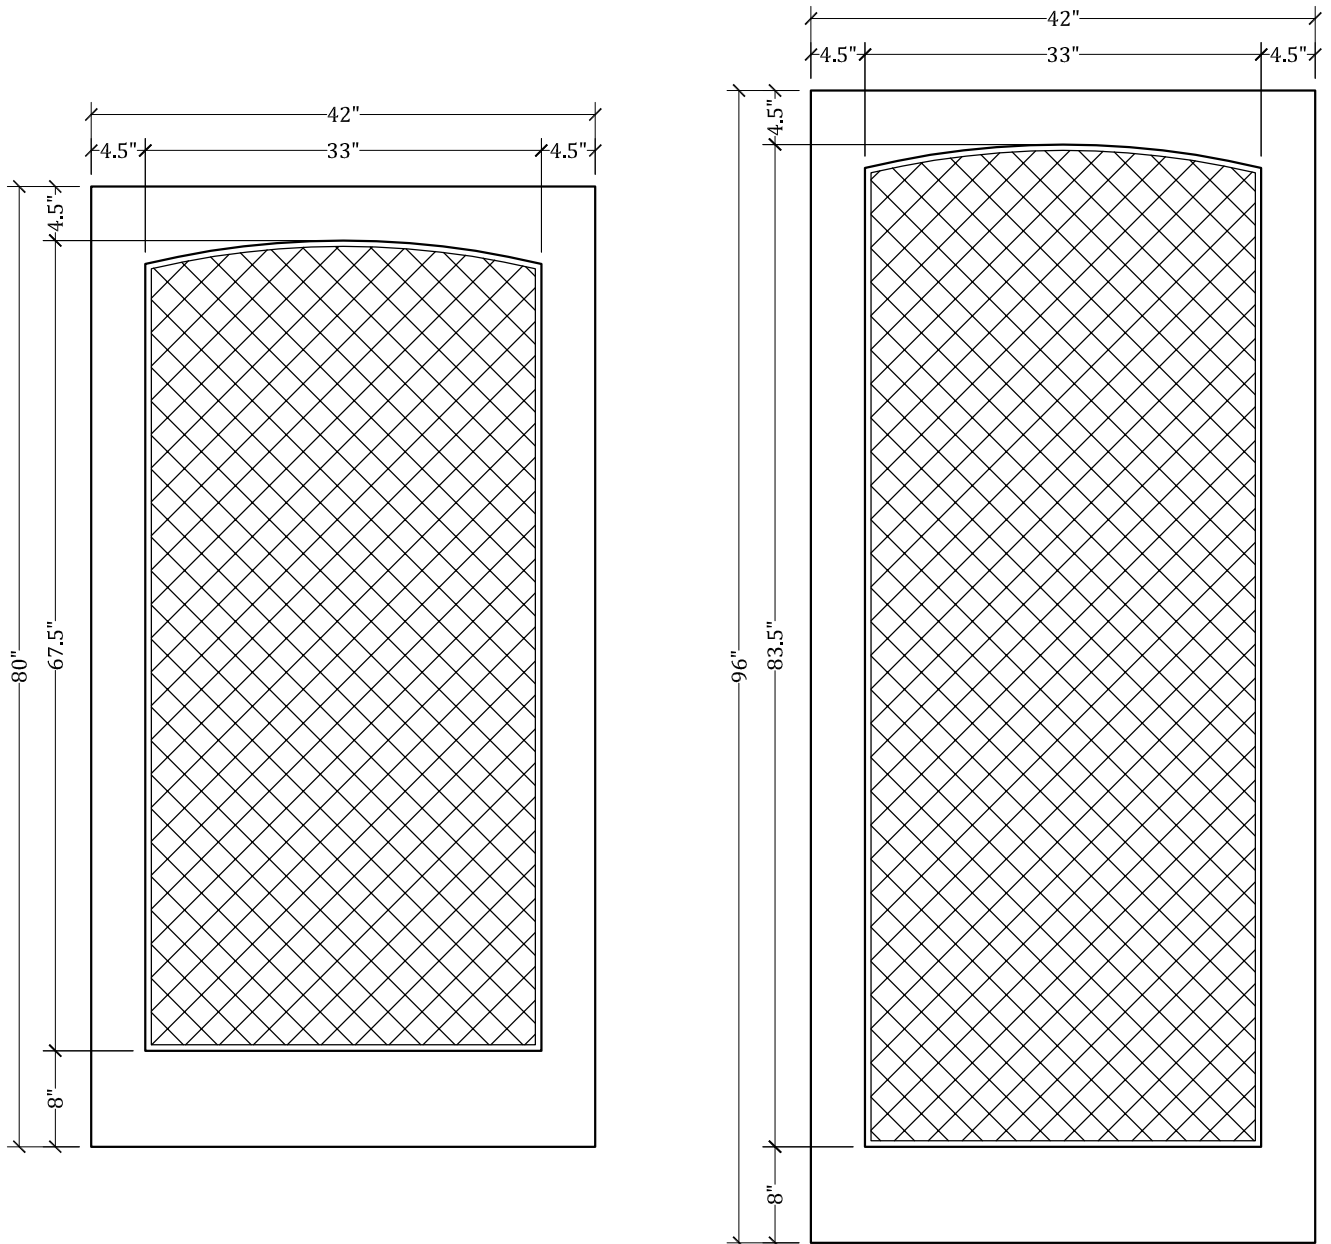

UPSTATE DOOR

FINE DOOR SOLUTIONS... ONE SOURCE

*Layout 6000.1 Full Screen
(Square Top/Arched Screen)*

Minimum Width Available is 16" for this Layout

*Please View Our Specification Section to View Our Sizing Parameters
for Our Classics Line.*