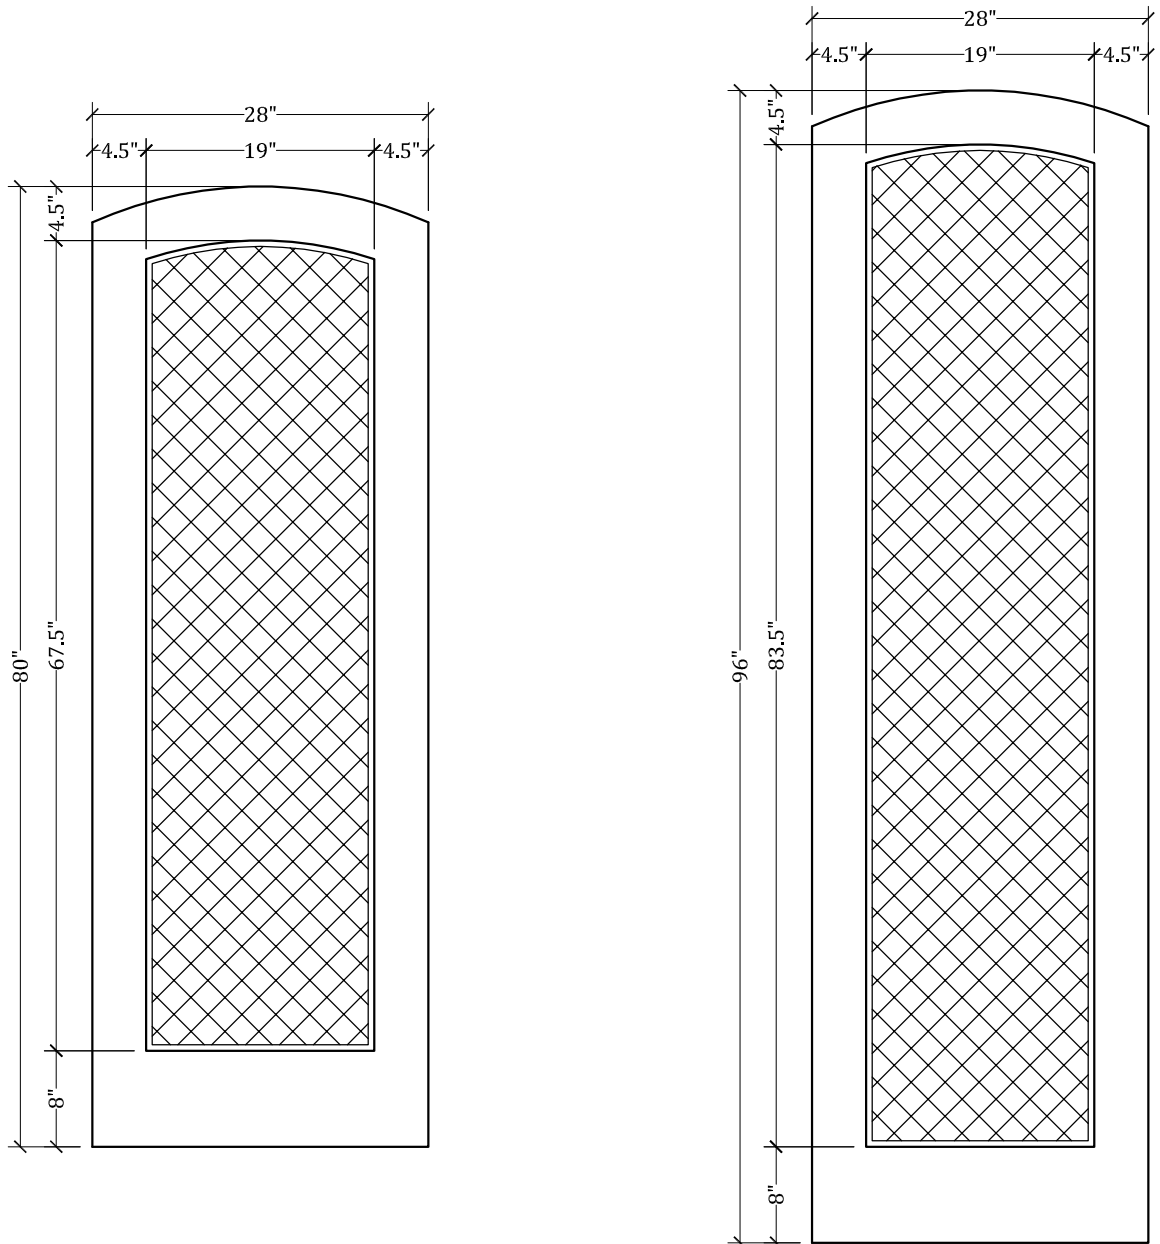

# UPSTATE DOOR

FINE DOOR SOLUTIONS... ONE SOURCE

*Layout 6000.2 Full Screen  
(Arched Top/Arched Screen)*

*Minimum Width Available is 16" for this Layout*

*Please View Our Specification Section to View Our Sizing Parameters  
for Our Classics Line.*