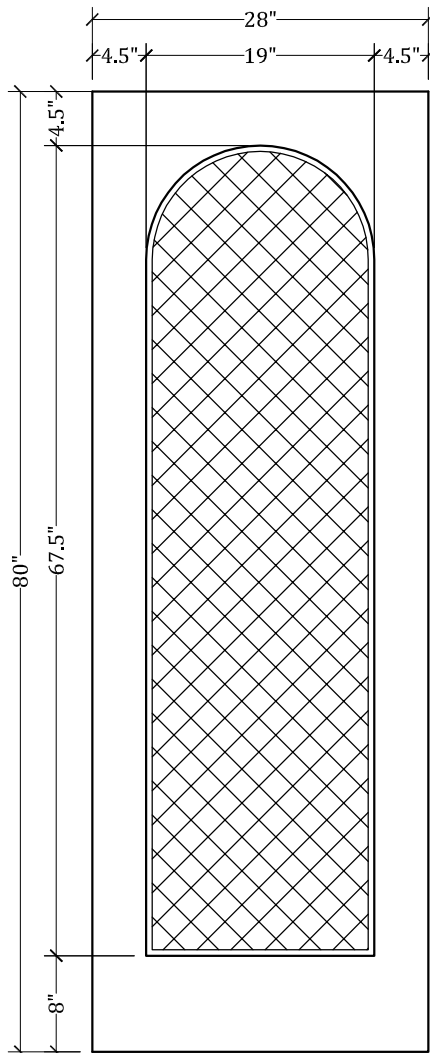

UPSTATE DOOR

FINE DOOR SOLUTIONS... ONE SOURCE

*Layout 6000.3 Full Screen
(Square Top/Round Screen)*

Minimum Width Available is 16" for this Layout

*Please View Our Specification Section to View Our Sizing Parameters
for Our Classics Line.*