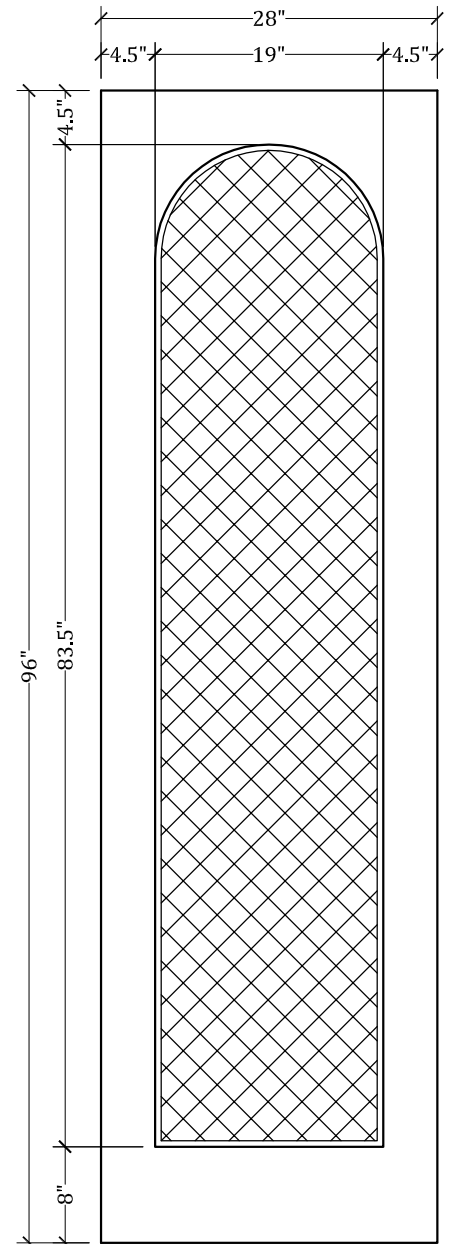

UPSTATE DOOR

FINE DOOR SOLUTIONS... ONE SOURCE

*Layout 6000.3 Full Screen
(Square Top/Round Screen)*

Minimum Width Available is 16" for this Layout

*Please View Our Specification Section to View Our Sizing Parameters
for Our Classics Line.*