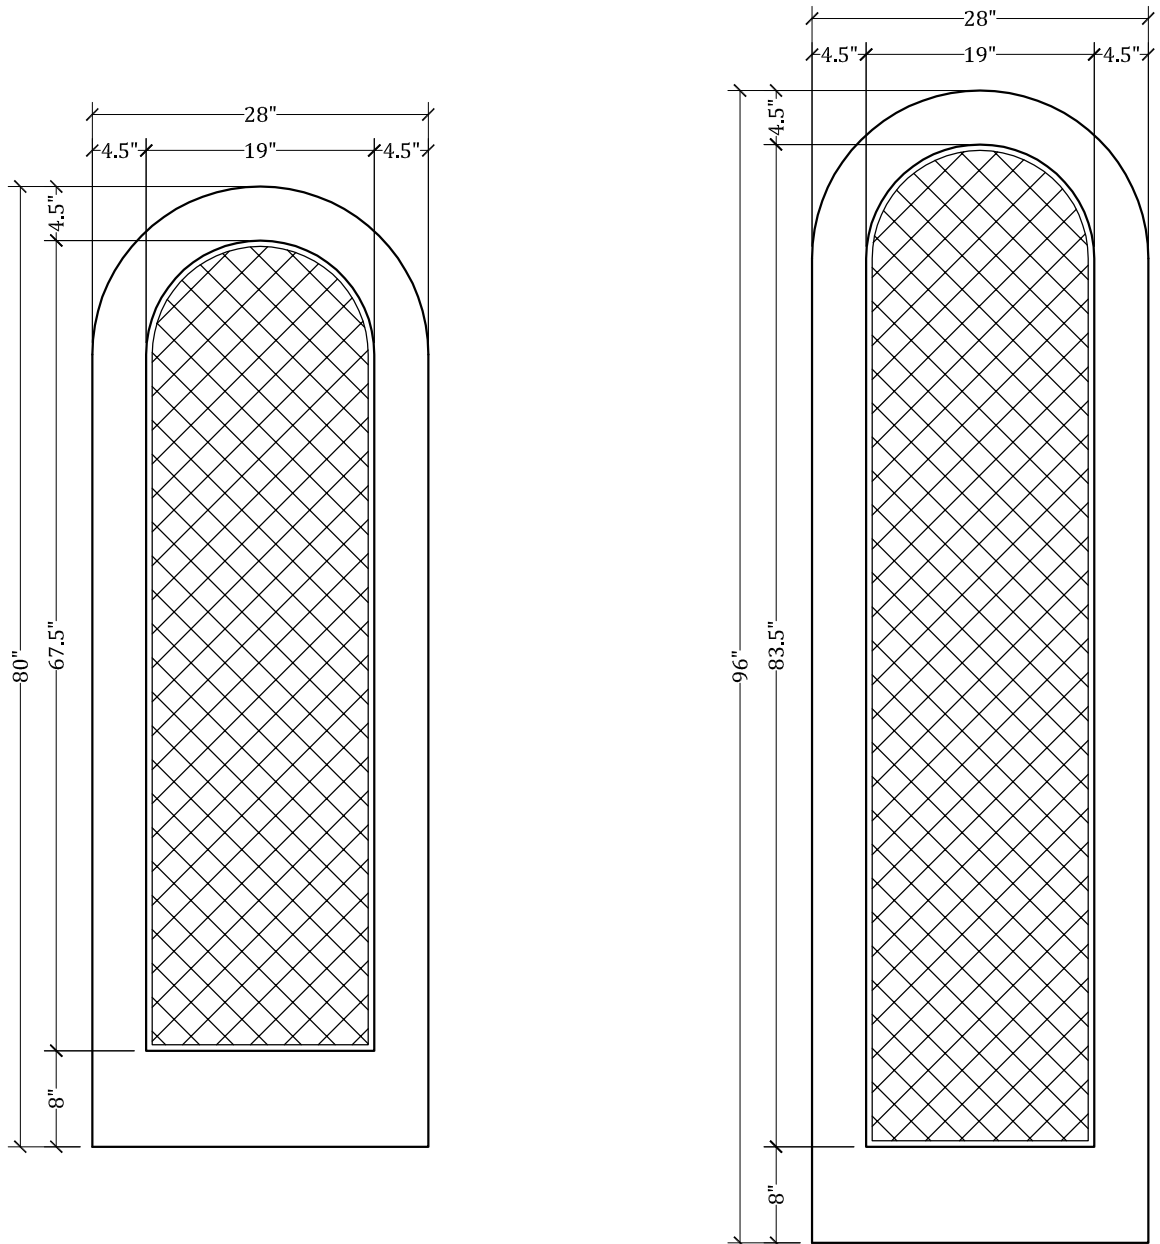

# UPSTATE DOOR

FINE DOOR SOLUTIONS... ONE SOURCE

*Layout 6000.4 Full Screen  
(Round Top/Round Screen)*

*Minimum Width Available is 16" for this Layout*

*Please View Our Specification Section to View Our Sizing Parameters  
for Our Classics Line.*