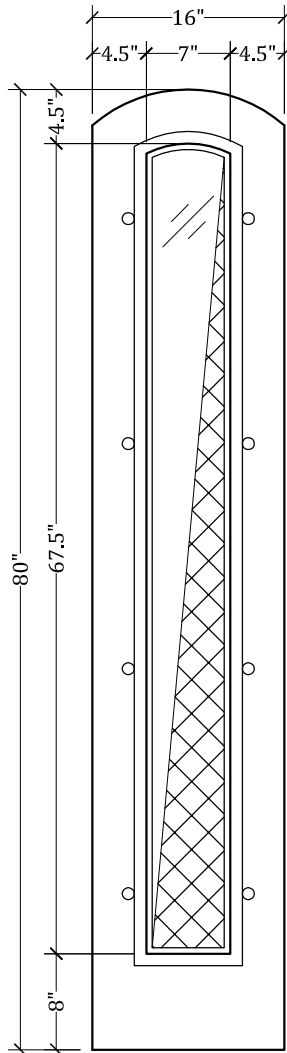

# UPSTATE DOOR

FINE DOOR SOLUTIONS... ONE SOURCE

Layout 7000.2 Full view  
Screen/Storm  
(Arched Top/Arched Screen/Storm)

*Minimum Width Available is 16" for this Layout*

*Please View Our Specification Section to View Our Sizing Parameters  
for Our Classics Line.*