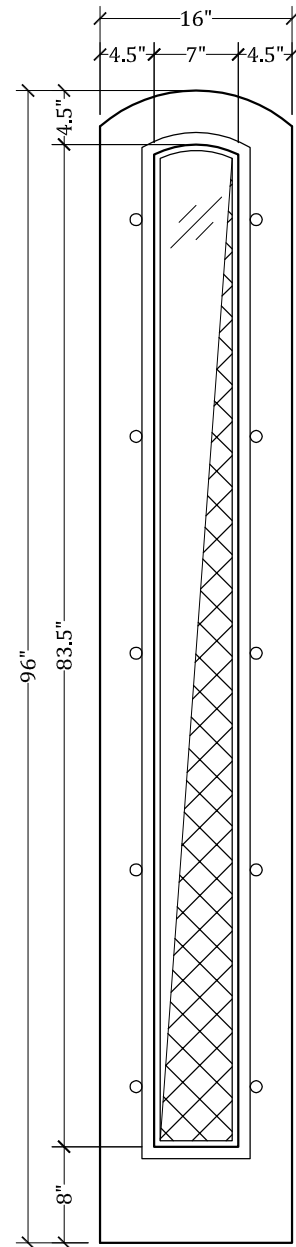

# UPSTATE DOOR

FINE DOOR SOLUTIONS... ONE SOURCE

Layout 7000.2 Full view  
Screen/Storm  
(Arched Top/Arched Screen/Storm)

*Minimum Width Available is 16" for this Layout*

*Please View Our Specification Section to View Our Sizing Parameters  
for Our Classics Line.*