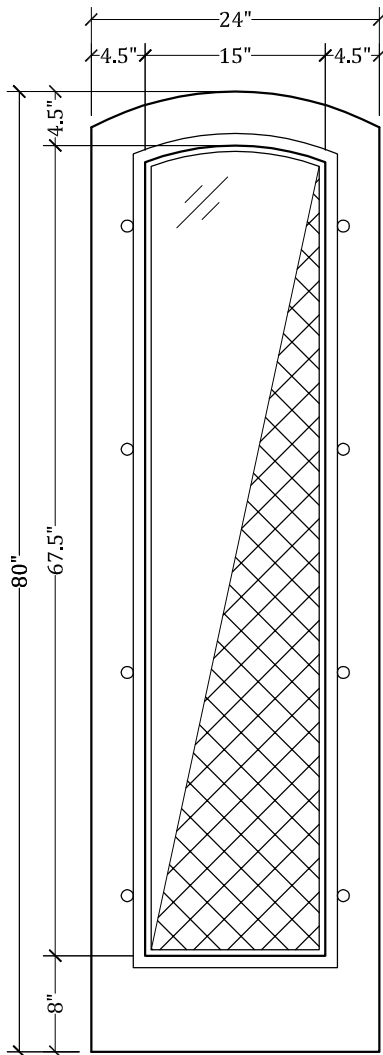

UPSTATE DOOR

FINE DOOR SOLUTIONS... ONE SOURCE

Layout 7000.2 Full view
Screen/Storm
(Arched Top/Arched Screen/Storm)

Minimum Width Available is 16" for this Layout

*Please View Our Specification Section to View Our Sizing Parameters
for Our Classics Line.*