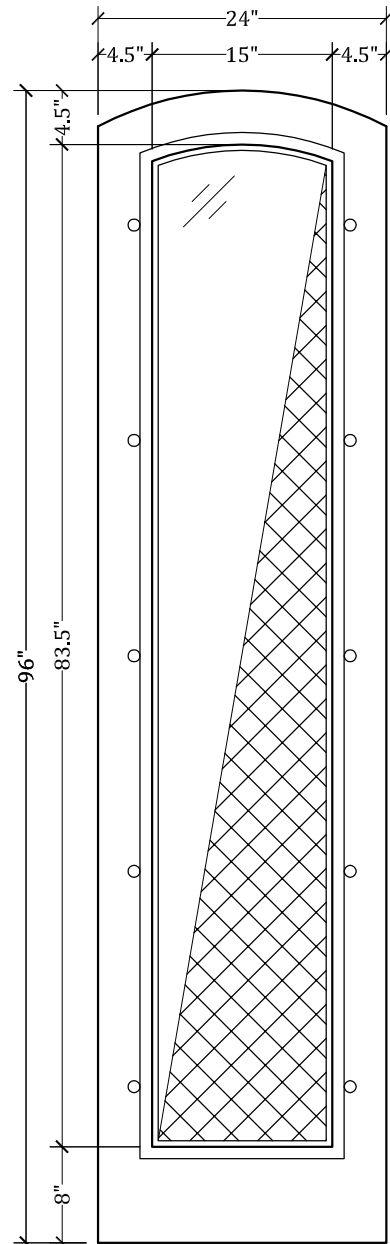

UPSTATE DOOR

FINE DOOR SOLUTIONS... ONE SOURCE

Layout 7000.2 Full view
Screen/Storm
(Arched Top/Arched Screen/Storm)

Minimum Width Available is 16" for this Layout

*Please View Our Specification Section to View Our Sizing Parameters
for Our Classics Line.*