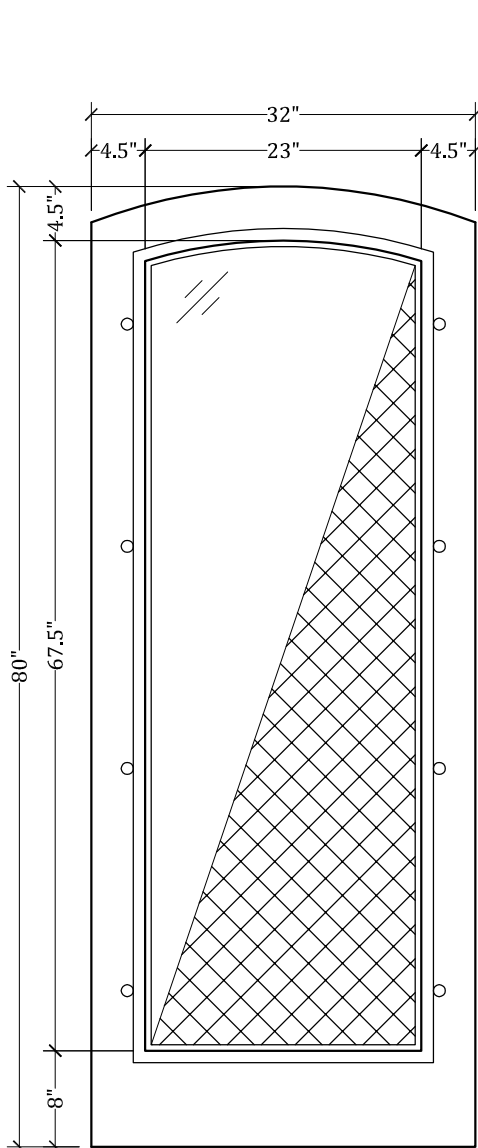

UPSTATE DOOR

FINE DOOR SOLUTIONS... ONE SOURCE

Layout 7000.2 Full view
Screen/Storm
(Arched Top/Arched Screen/Storm)

Minimum Width Available is 16" for this Layout

*Please View Our Specification Section to View Our Sizing Parameters
for Our Classics Line.*