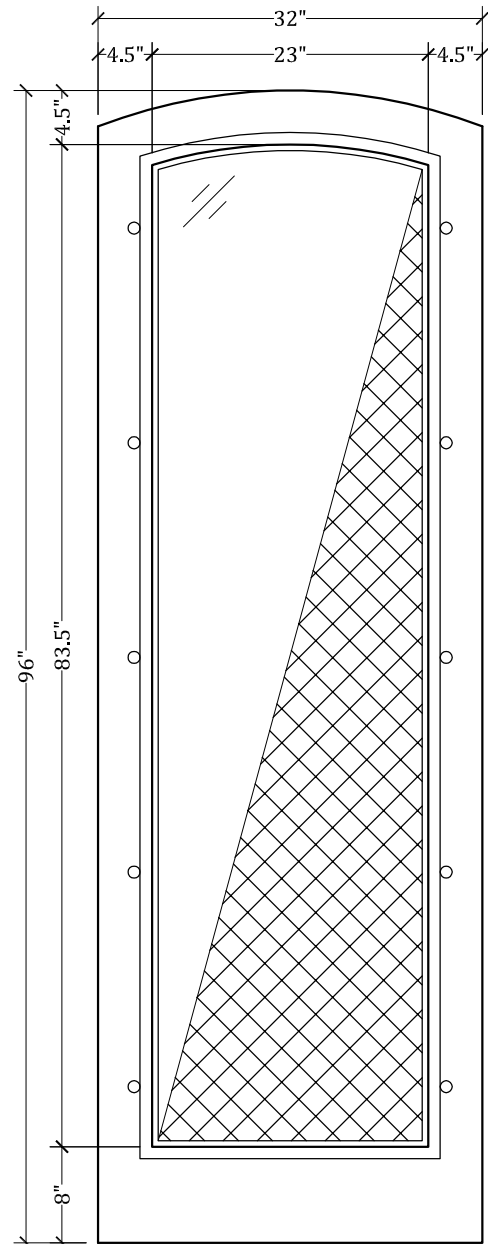

UPSTATE DOOR

FINE DOOR SOLUTIONS... ONE SOURCE

Layout 7000.2 Full view
Screen/Storm
(Arched Top/Arched Screen/Storm)

Minimum Width Available is 16" for this Layout

*Please View Our Specification Section to View Our Sizing Parameters
for Our Classics Line.*