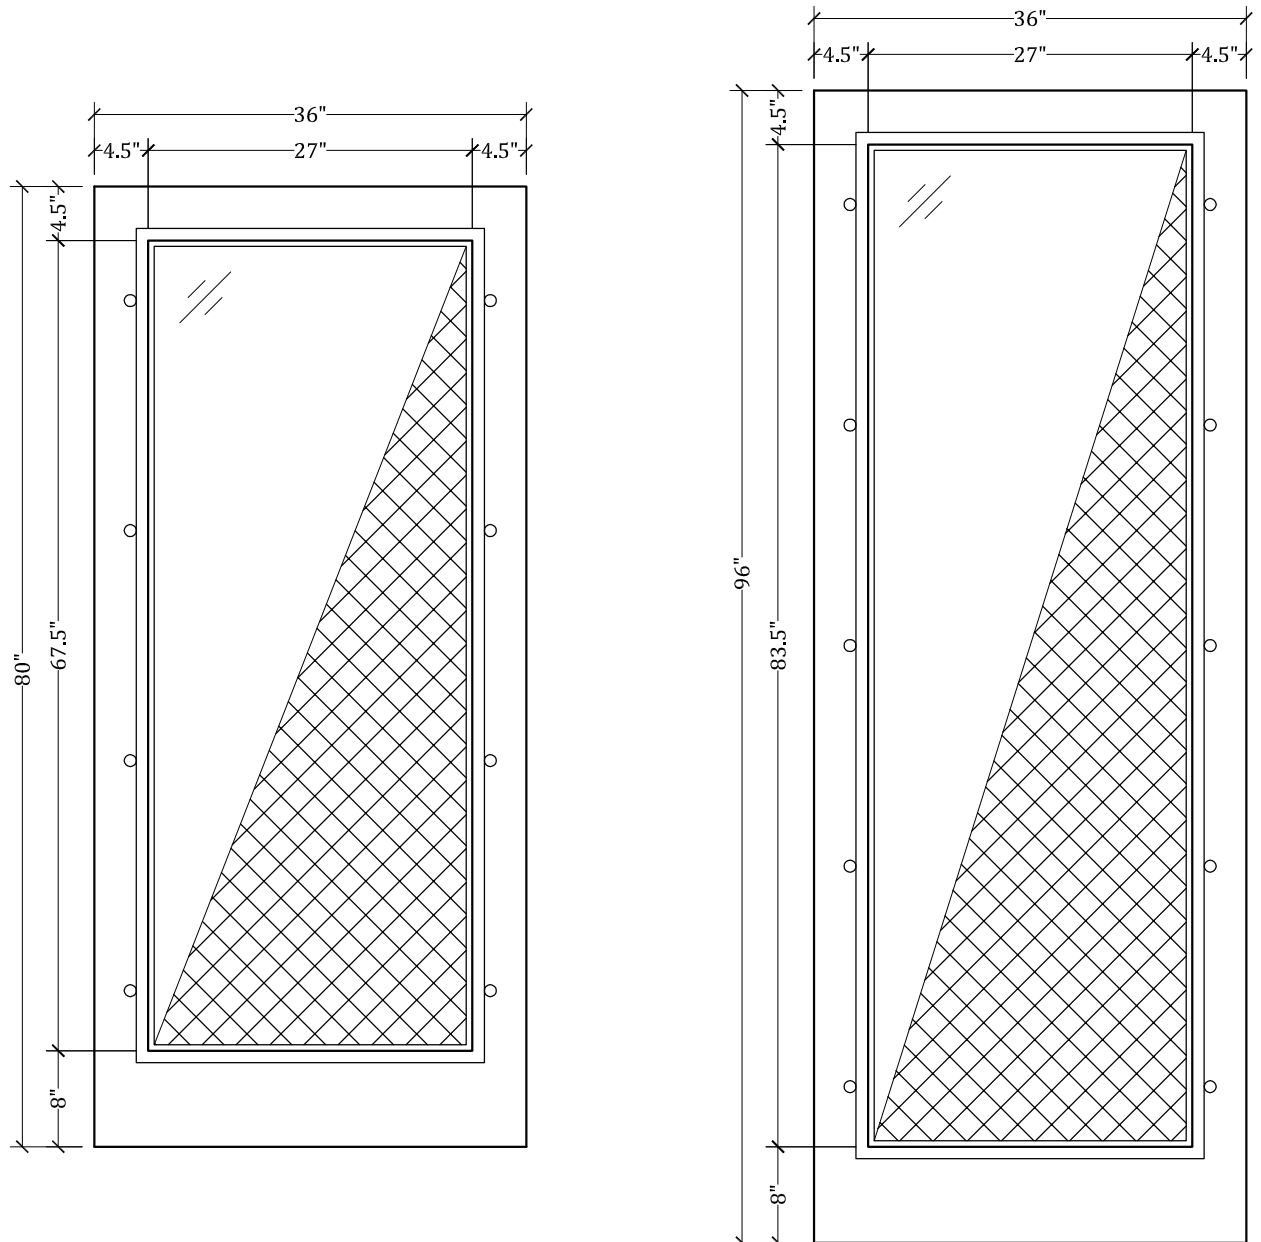

# UPSTATE DOOR

FINE DOOR SOLUTIONS... ONE SOURCE

Layout 7000 Full view  
Screen/Storm  
(Square Top/Square Screen/Storm)

*Minimum Width Available is 16" for this Layout*

*Please View Our Specification Section to View Our Sizing Parameters  
for Our Classics Line.*