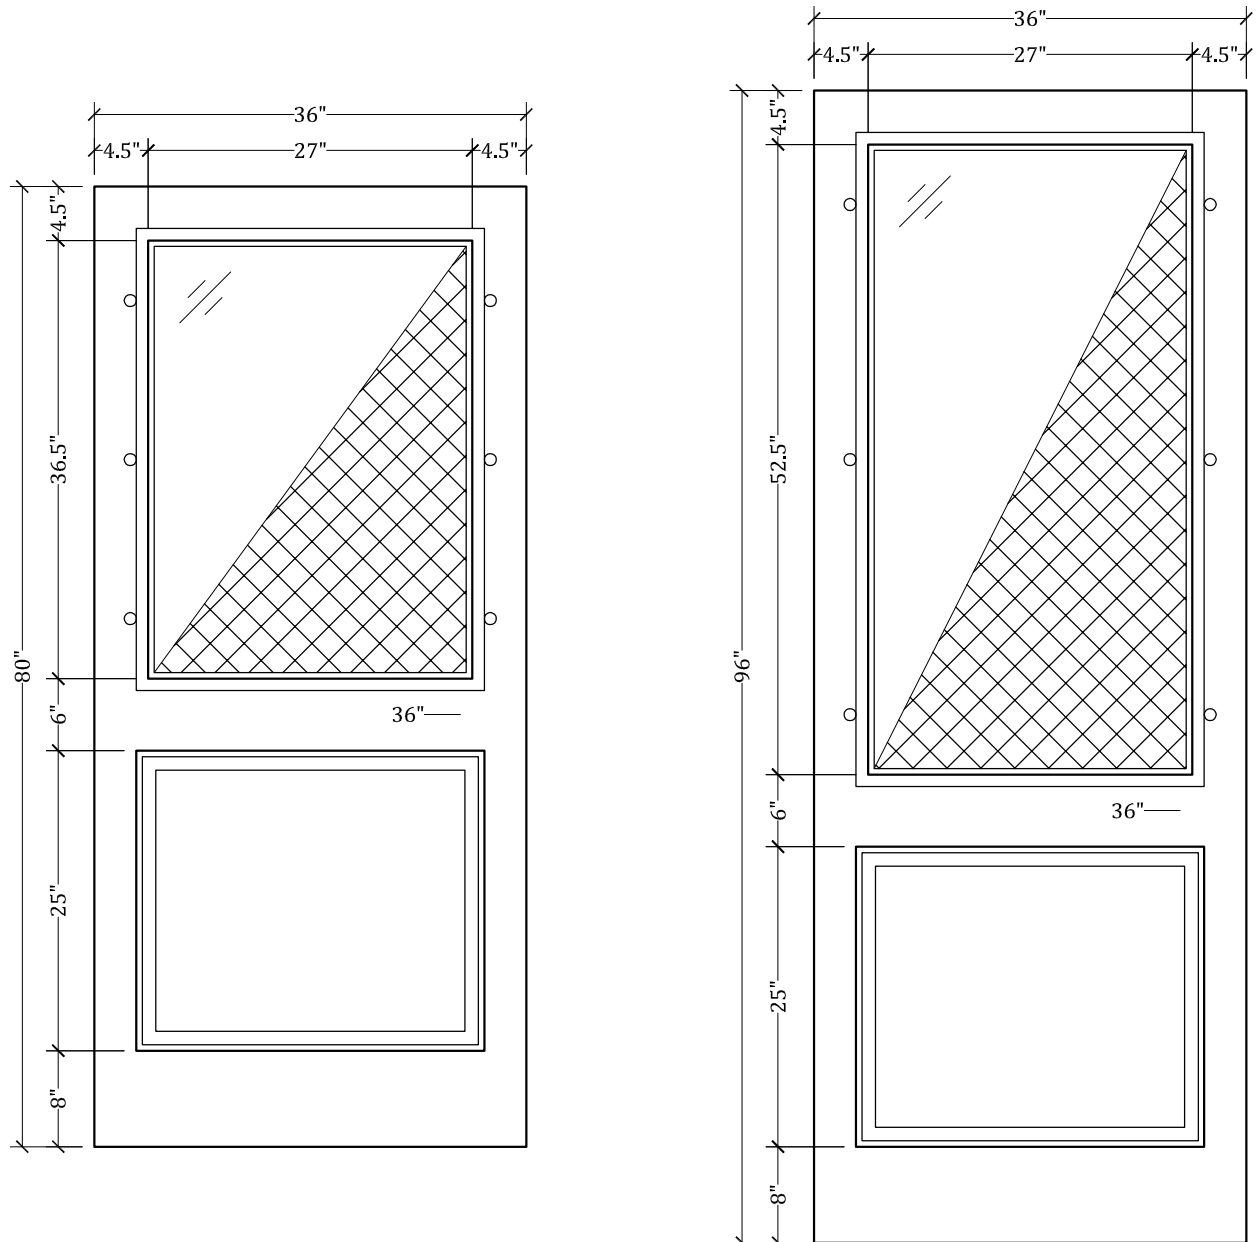

UPSTATE DOOR

FINE DOOR SOLUTIONS... ONE SOURCE

Layout 7020 Full View
Screen/Storm/One Panel
(Square Top/Square Screen/Storm)

Minimum Width Available is 16" for this Layout

*Please View Our Specification Section to View Our Sizing Parameters
for Our Classics Line.*