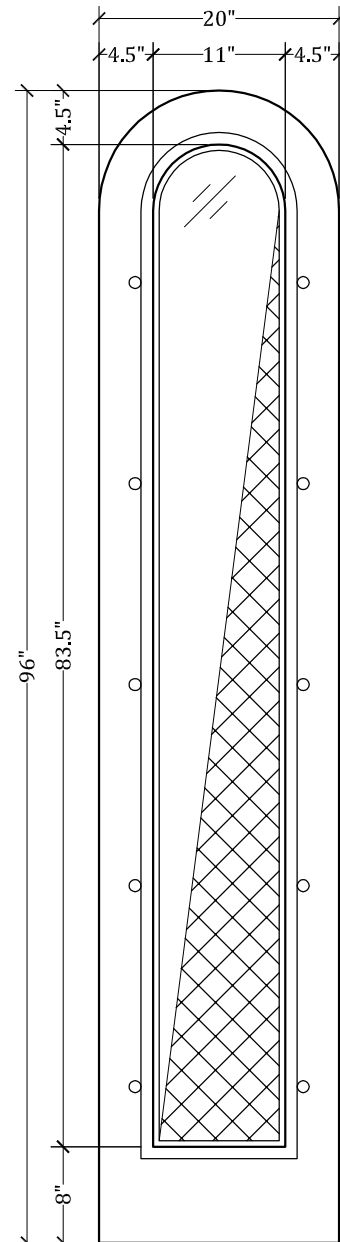

UPSTATE DOOR

FINE DOOR SOLUTIONS... ONE SOURCE

Layout 7000.4 Full view
Screen/Storm
(Round Top/Round Screen/Storm)

Minimum Width Available is 16" for this Layout

*Please View Our Specification Section to View Our Sizing Parameters
for Our Classics Line.*