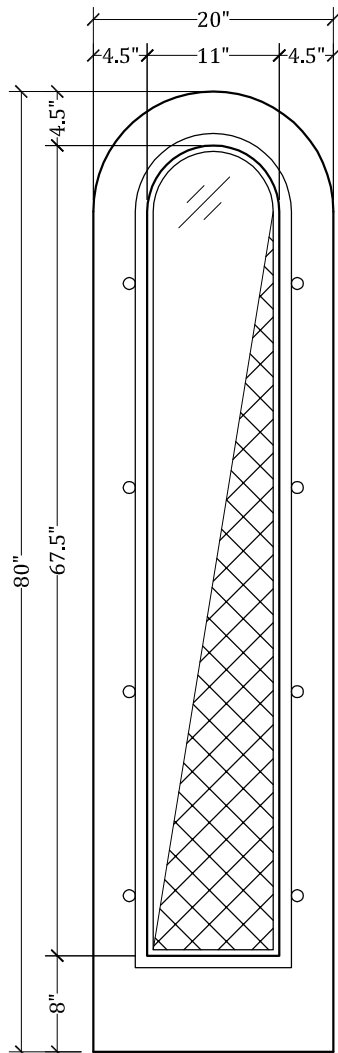

UPSTATE DOOR

FINE DOOR SOLUTIONS... ONE SOURCE

Layout 7000.4 Full view
Screen/Storm
(Round Top/Round Screen/Storm)

Minimum Width Available is 16" for this Layout

*Please View Our Specification Section to View Our Sizing Parameters
for Our Classics Line.*