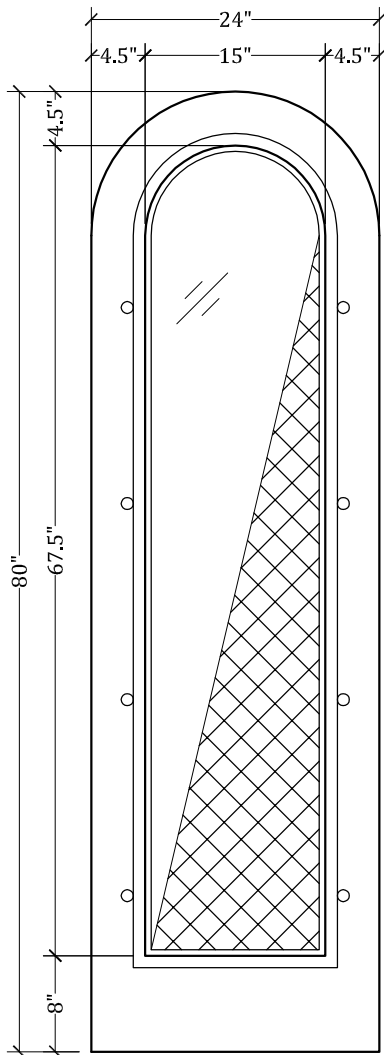

UPSTATE DOOR

FINE DOOR SOLUTIONS... ONE SOURCE

Layout 7000.4 Full view
Screen/Storm
(Round Top/Round Screen/Storm)

Minimum Width Available is 16" for this Layout

*Please View Our Specification Section to View Our Sizing Parameters
for Our Classics Line.*