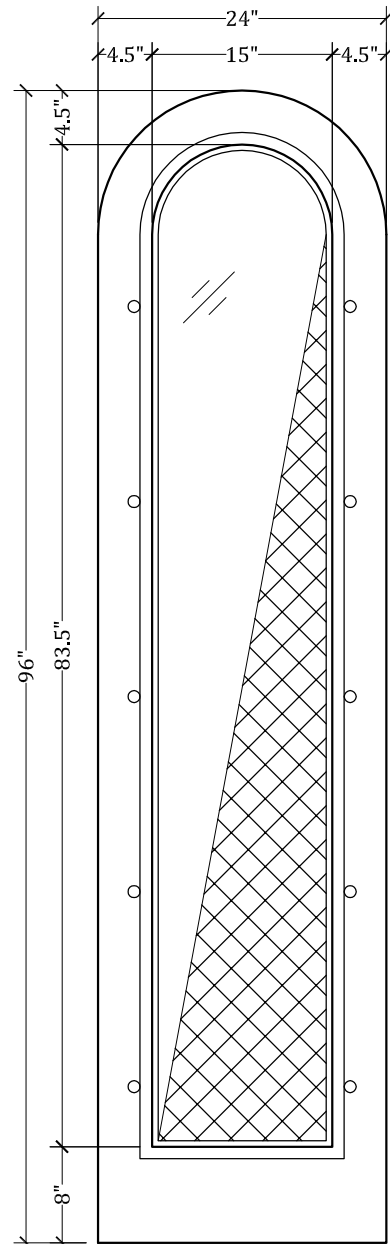

UPSTATE DOOR

FINE DOOR SOLUTIONS... ONE SOURCE

Layout 7000.4 Full view
Screen/Storm
(Round Top/Round Screen/Storm)

Minimum Width Available is 16" for this Layout

*Please View Our Specification Section to View Our Sizing Parameters
for Our Classics Line.*