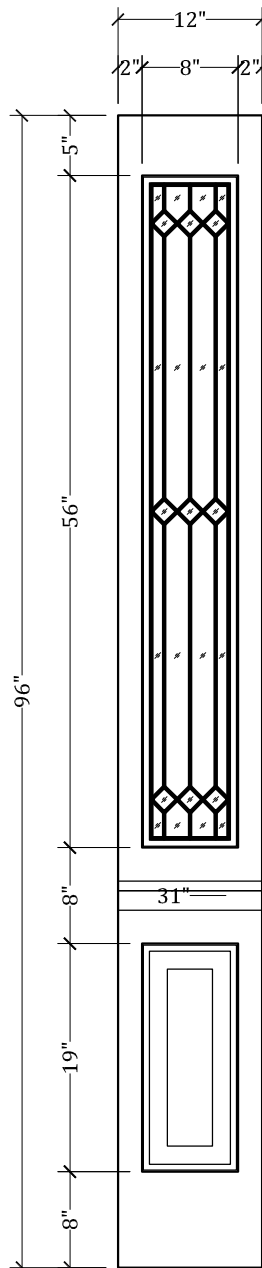

UPSTATE DOOR

FINE DOOR SOLUTIONS... ONE SOURCE

Layout 3225 Custom 25 Lite
Leaded Glass Over One Panel
(See Custom Sidelite Sill Detail in
Custom Option Section)

*Our Distinctive Solutions Line is Fully Custom and Made to Order
to Your Exact Specifications.*

*Distinctive Exterior Standard Stiles Are 2"/Top Rail Are 5-1/2", But Can
Be Altered.*

Exact Specifications May be limited Due to Design Requirements.

1-800-570-8283

For more assistance, please contact one of our customer service representatives
sales@upstatedoor.com