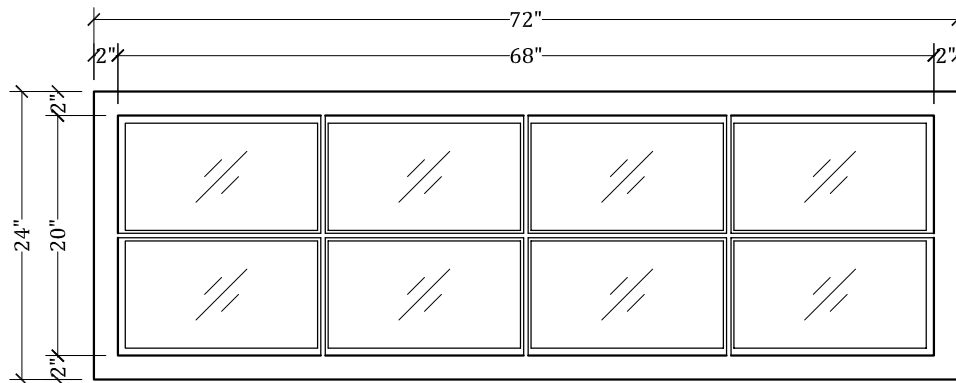

**UPSTATE DOOR**  
FINE DOOR SOLUTIONS... ONE SOURCE

*Layout 4000 Full Glass (4w x 2h)  
(Square Top/Square Glass)*

*Minimum Width Based on Unit Dimension Below*

*Please View Our Specification Section to View Our Sizing Parameters  
for Our Classics Line.*