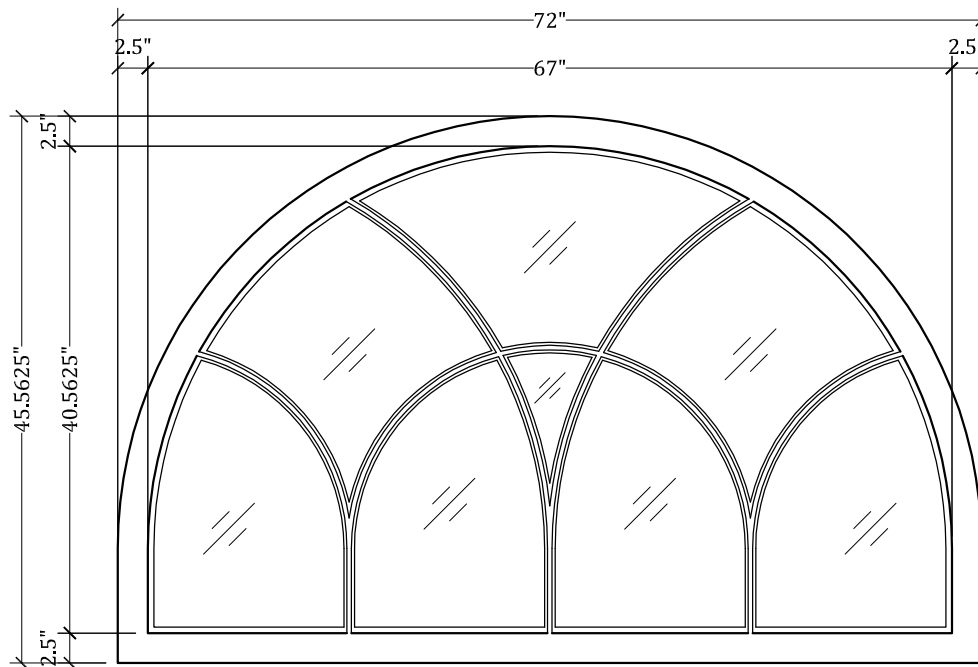

UPSTATE DOOR®

FINE DOOR SOLUTIONS... ONE SOURCE

*Layout 4008 Custom 8 Lite Wood
Muntin Round Top*

*Our Distinctive Solutions Line is Fully Custom and Made to Order
to Your Exact Specifications.*

*Distinctive Exterior Standard Stiles & Rails Are 2", But Can Be Altered.
Exact Specifications May be limited Due to Design Requirements.*