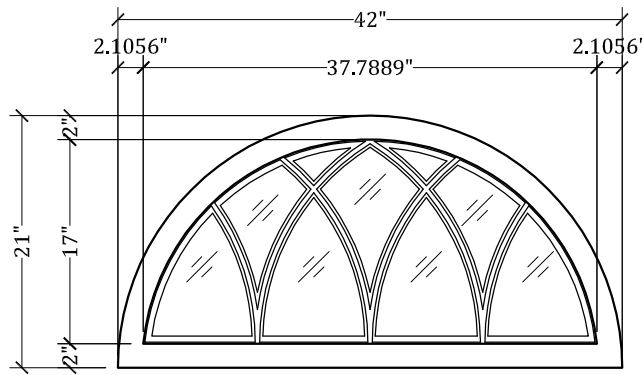

UPSTATE DOOR

FINE DOOR SOLUTIONS... ONE SOURCE

*Layout 4009 Custom 9 Lite Wood
Muntin Round Top*

*Our Distinctive Solutions Line is Fully Custom and Made to Order
to Your Exact Specifications.*

*Distinctive Exterior Standard Stiles & Rails Are 2", But Can Be Altered.
Exact Specifications May be limited Due to Design Requirements.*