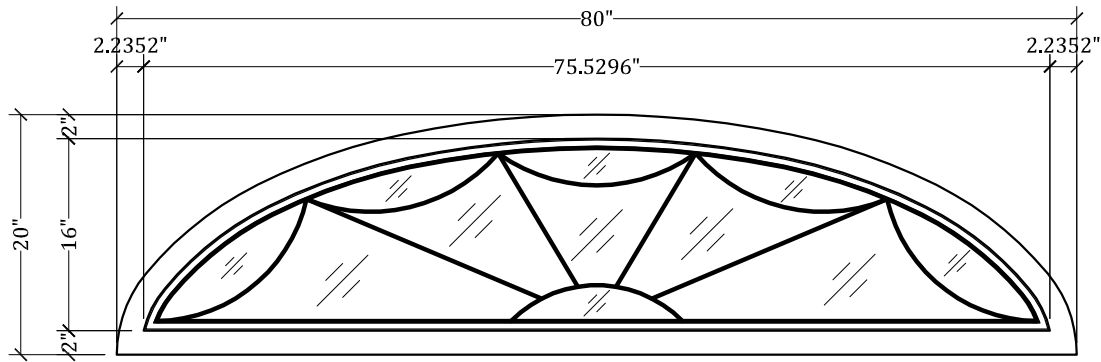

UPSTATE DOOR

FINE DOOR SOLUTIONS... ONE SOURCE

Layout 4011 Custom 11 Lite
Leaded Glass

*Our Distinctive Solutions Line is Fully Custom and Made to Order
to Your Exact Specifications.*

*Distinctive Exterior Standard Stiles & Rails Are 2", But Can Be Altered.
Exact Specifications May be limited Due to Design Requirements.*